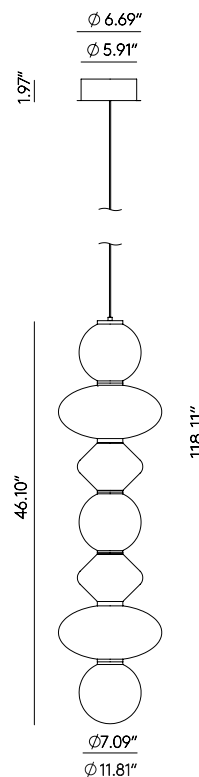

MAPI

CU1235/V

Pepe Fornas
Design 2024

Colour glass:
Up to down: Sugar brown / Mocca / Vintage brown / Pistachio

EN

MATERIALS	Aluminium / Glass		
FINISHES	Metal Matt Black	Glass See colour palette p. 108	Shades Opal
SPECIFICATIONS	3 xLED strip 5W 1500 lm 2700K TRIAC dimmable 3m black textile cable 110-120V, 50/60 Hz		
ENERGY LABEL	F		