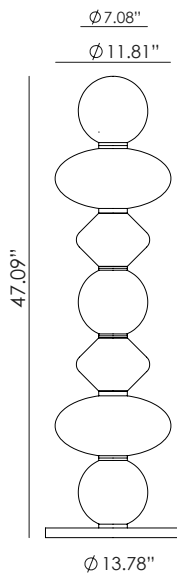

# MAPI

P1235

<b>EN</b>		
<b>MATERIALS</b>	Marble / Aluminium / Glass	
<b>FINISHES</b>	<b>Metal</b> Matt black	<b>Glass*</b> See colour palette
	<b>Shades</b> Opal	<b>Marble</b> Matt black
<b>SPECIFICATIONS</b>	3 x LED strip 10W 2700K TRIAC dimmable Dimmer Switch on cable 110-120V, 50/60 Hz 3000 lm	
<b>ENERGY LABEL</b>	F	

Pepe Fornas  
Design 2024

**ICONS** 

Glass colour: Up to down  
Cyber, Ash grey, Fresh pasta, Persimon

\*Handpainted.