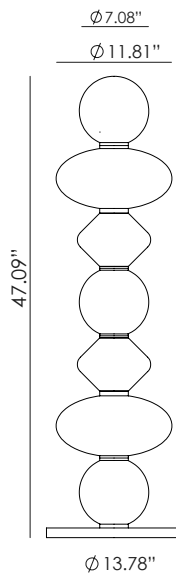

MAPI

PUI235

Pepe Fornas
Design 2024

EN

MATERIALS	Marble / Aluminium / Glass	
FINISHES	Metal Matt black	Glass* See colour palette p. 108
	Shades Opal	Marble Matt black
SPECIFICATIONS	3 x LED strip 10W 3000lm 2700K TRIAC dimmable Dimmer Switch on cable 110-120V/24V, 50/60 Hz	
ENERGY LABEL	F	

ICONS

Glass colour: Up to down
Cyber, Ash grey, Fresh pasta, Persimon

*Handpainted.