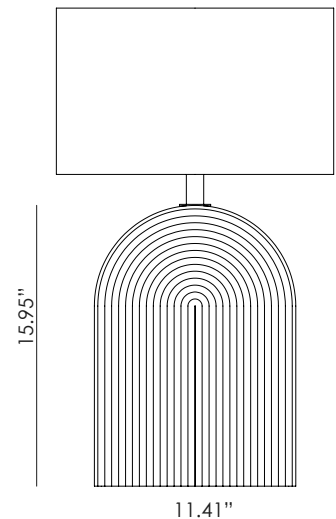

# LOPO

NACU137

AC Studio  
Design 2024

Colour ceramics:  
Taupe

EN

<b>MATERIALS</b>	Metal / Ceramics	
<b>FINISHES</b>	<b>Metal</b> Matt Black Matt White Matt Brass Shiny Gold Chrome Satin Nickel	<b>Ceramic (Hand painted)</b> See colors palette p. 108
<b>SPECIFICATIONS</b>	E26 Max. 15W (not included) 110-120 V 50/60 Hz	
<b>DIMMABLE OPTION</b>	B211 7W (Dimmable) + Dimmer Consult price list	
<b>ENERGY LABEL</b>	E	