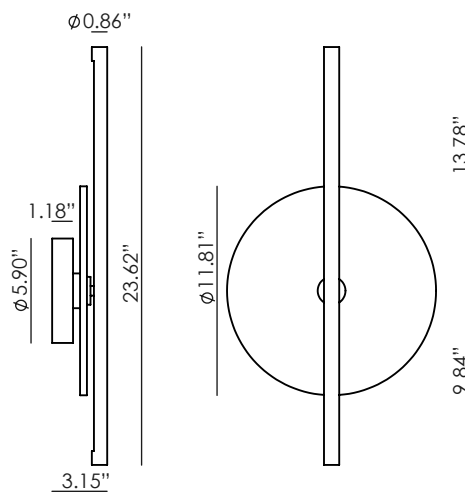

POINT

A1328

aromas

AC Studio
Design 2024

EN

MATERIALS	Metal Alabaster	
FINISHES	Metal Matt black Aged gold	Disc Alabaster Black marble White marble
SPECIFICATIONS	LED strip 16W 1500lm 2700K dimmable 110-120 V, 50/60 Hz	
ENERGY LABEL	F	