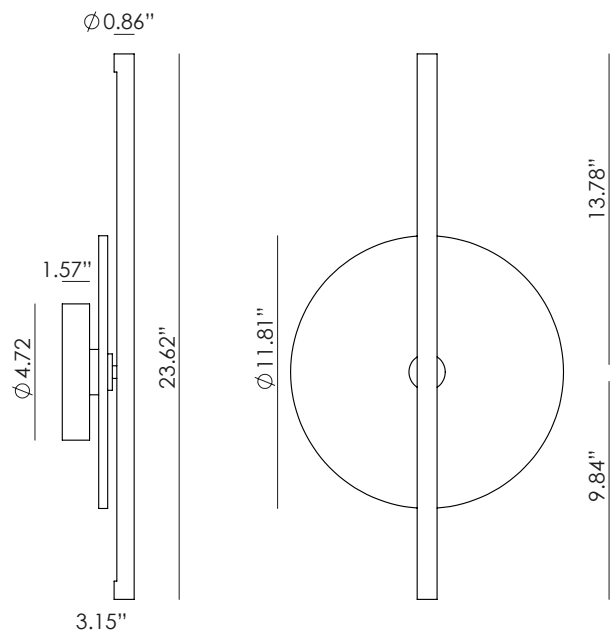

POINT

AU1328

AC Studio
Design 2024

EN

MATERIALS	Metal Alabaster	
FINISHES	Metal Matt black Aged gold	Disc Alabaster Black marble White marble
SPECIFICATIONS	LED strip 16W 1500lm 2700K TRIAC Dimmable 110-120 V, 50/60 Hz	
ENERGY LABEL	F	