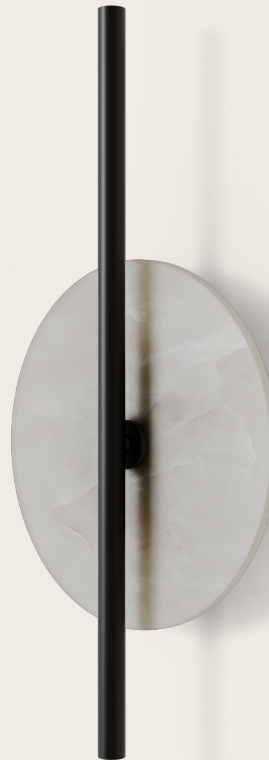

POINT

AU1328

AC Studio
Design 2024

EN

MATERIALS	Metal Alabaster	
FINISHES	Metal Matt black Aged gold	Disc Alabaster Black marble White marble
SPECIFICATIONS	LED strip 16W 1500lm 2700K TRIAC Dimmable 110-120 V, 50/60 Hz	
ENERGY LABEL	F	