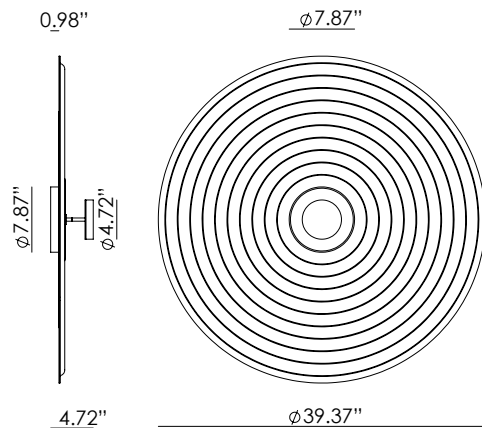

TICO

A1095/100

aromas

AC Studio
Design 2024

Colour image:
Terracota

EN

MATERIALS	Metal / Marble / Acoustic disc	
FINISHES	Body Matt black Aged gold Disc See palette colours	Accessory Black marble Aged gold metal
SPECIFICATIONS	Integrated Dimmable LED 13W 950lm 2700K 110-120 V 50/60 Hz	
ENERGY LABEL	F	