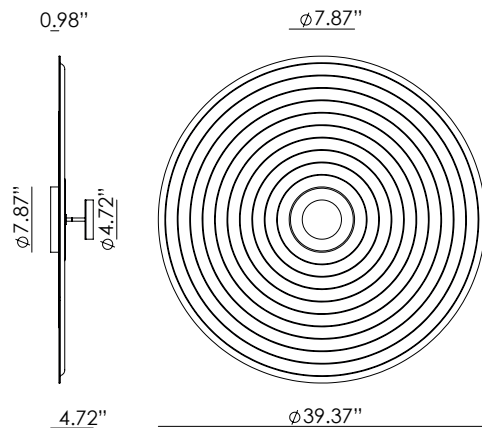

TICO

AU1095/100

AC Studio
Design 2024

Colour image:
Terracota

EN

MATERIALS	Metal / Marble / Acoustic disc	
FINISHES	Body Matt black Aged gold Disc See palette colours	Accessory Black marble Aged gold metal
SPECIFICATIONS	Integrated LED 8.6W 800lm 2700K TRIAC Dimmable 110-120 V, 50/60 Hz	
ENERGY LABEL	F	