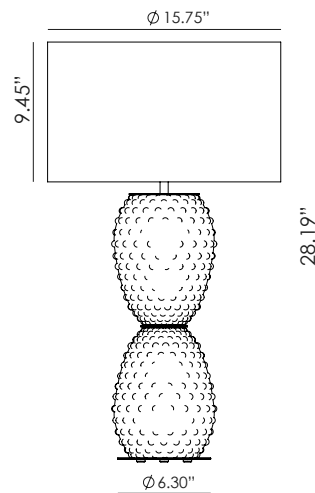

CACTUS

NAC135/2

aromas

AC Studio
Design 2024

Colour glass:
Up Nude
Down Vintage Brown

EN

MATERIALS	Metal / Acrylic
FINISHES	Metal Matt Black Matt White Matt Brass Shiny Gold Chrome Satin Nickel Glass (Hand painted) See colour palette
DIMMABLE OPTION	B211 9W (Dimmable) + Dimmer Consult price list
SPECIFICATIONS	E26 Max. 15W (not included) 110-120 V, 50/60 Hz
ENERGY LABEL	E