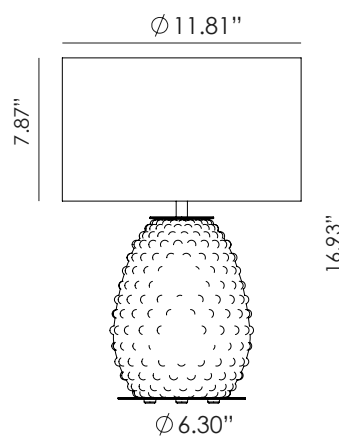

CACTUS

NAC135

aromas

AC Studio
Design 2024

Colour glass:
Zafiro

EN

MATERIALS	Metal / Glass	
FINISHES	Metal Matt Black Matt White Matt Brass Shiny Gold	Chrome Satin Nickel Glass (Hand painted) See colour palette
DIMMABLE OPTION	B211 9W (Dimmable) + Dimmer Consult price list	
SPECIFICATIONS	E26 Max. 15W (not included) 110-120 V, 50/60 Hz	
ENERGY LABEL	E	