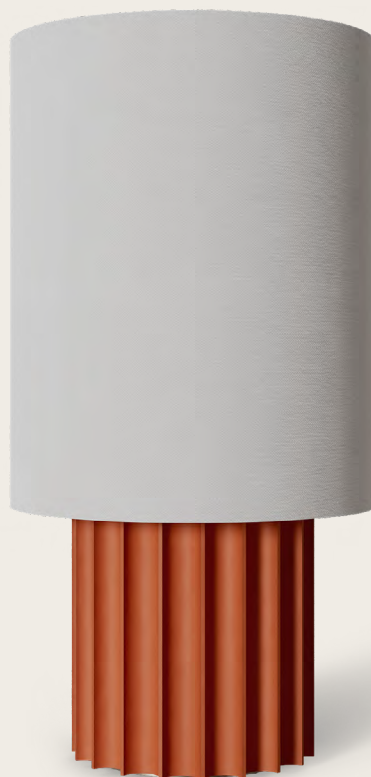

DENA

NAC136

aromas

AC Studio
Design 2024

Colour ceramics:
Mocca

EN

MATERIALS	Metal / Ceramics	
FINISHES	Metal Matt Black Matt White Matt Brass Shiny Gold	Ceramic (Hand painted) Chrome Satin Nickel See colour palette
DIMMABLE OPTION	B211 9W (Dimmable) + Dimmer Consult price list	
SPECIFICATIONS	E26 Max. 15W (not included) 110-120 V, 50/60 Hz	
ENERGY LABEL	E	