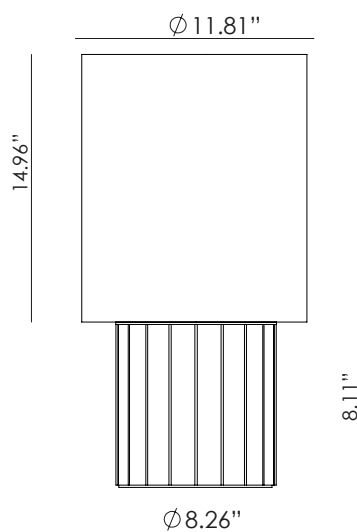

DENA

NAC136

aromas

AC Studio
Design 2024

Colour ceramics:
Mocca

EN

MATERIALS	Metal / Ceramics	
FINISHES	Metal Matt Black Matt White Matt Brass Shiny Gold	Ceramic (Hand painted) Chrome Satin Nickel See colour palette
DIMMABLE OPTION	B211 9W (Dimmable) + Dimmer Consult price list	
SPECIFICATIONS	E26 Max. 15W (not included) 110-120 V, 50/60 Hz	
ENERGY LABEL	E	