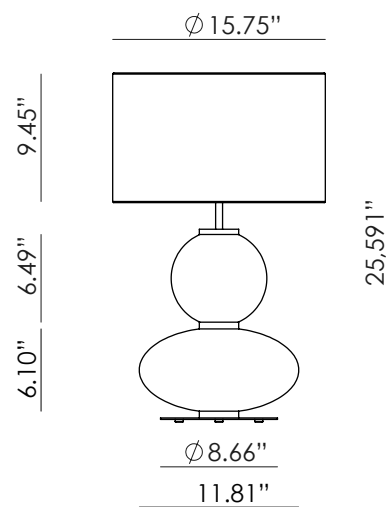

# MAPI

NAC143

aromas

AC Studio  
Design

Colour glass:  
Banana Green  
Nude

EN

<b>MATERIALS</b>	Metal / Glass	
<b>FINISHES</b>	<b>Metal</b> Matt black	<b>Glass</b> See colour palette <b>Washers</b> Matt black
<b>SPECIFICATIONS</b>	E26 max. 15W LED (Not included) 110-120V, 50/60 Hz	
<b>DIMMABLE OPTION</b>	B211 9W (Dimmable) + Dimmer: Consult price list	
<b>ENERGY LABEL</b>	E	