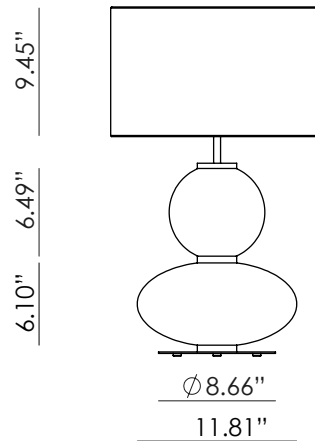

# MAPI

NACU143

AC Studio  
Design 2024

Colour glass:  
Banana Green  
Nude

EN

<b>MATERIALS</b>	Metal / Glass	
<b>FINISHES</b>	<b>Metal</b> Matt black	<b>Glass</b> See colour palette p. 108 <b>Washers</b> Matt black
<b>SPECIFICATIONS</b>	E26 max. 15W LED (Not included) 110-120V, 50/60 Hz	
<b>DIMMABLE OPTION</b>	B211 7W (Dimmable) + Dimmer: Consult price list	
<b>ENERGY LABEL</b>	E	