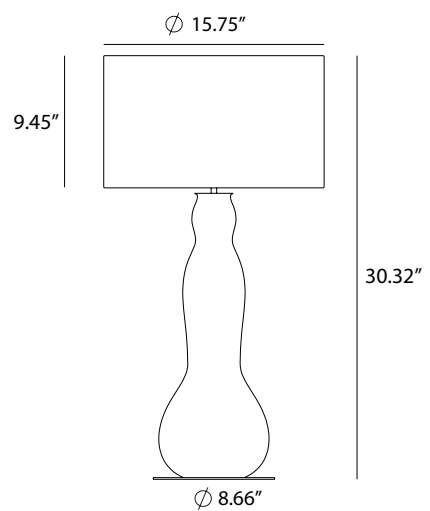

MELLY

NAC103

aromas

AC Studio
Design 2015

Colour glass:
Dark auburn

EN	MATERIALS			Metal / Glass
	FINISHES	Metal Matt Black Matt White Matt Brass	Shiny Gold Chrome Satin Nickel	Glass (Hand painted) See colors palette
	SPECIFICATIONS	E26 Max. 15 W (not included) 110-120 V, 50/60 Hz		
	DIMMABLE OPTION	B211 9W (Dimmable) + Dimmer Consult price list		
	ENERGY LABEL	E		