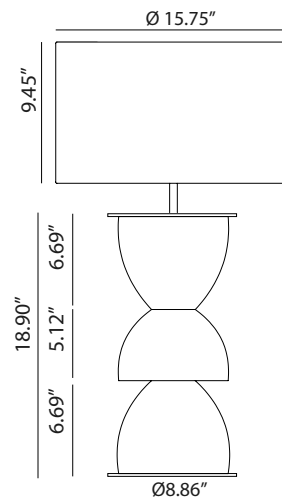

# METRIC

NAC117

aromas

Pepe Fornas  
Design 2019

Colour ceramics:  
Natural clay

EN

<b>MATERIALS</b>	Metal / Ceramics		
<b>FINISHES</b>	<b>Metal</b> Matt Black Matt White Matt Brass	<b>Shiny Gold</b> Chrome Satin Nickel	<b>Ceramic (Hand painted)</b> See colour palette
<b>DIMMABLE OPTION</b>	B211 9W (Dimmable) + Dimmer Consult price list		
<b>SPECIFICATIONS</b>	E26 Max. 15W (not included) 110-120 V, 50/60 Hz		
<b>ENERGY LABEL</b>	E		