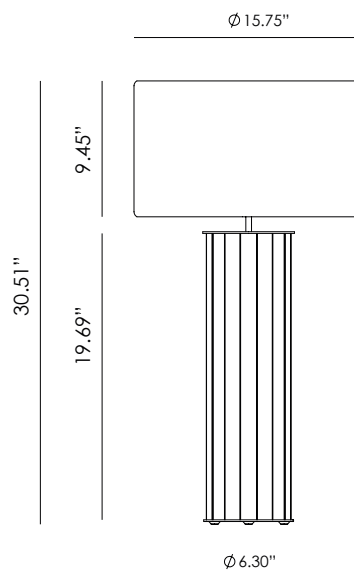

ONICA

NAC114

aromas

Colour ceramics
Vintage brown

AC Studio
Design 2019

EN

| | | | |
|------------------------|--|--------------------------------------|---|
| MATERIALS | Metal / Ceramics | | |
| FINISHES | Metal Matt Black Matt White Matt Brass | Shiny Gold Chrome Satin Nickel | Ceramic (Hand painted) See colour palette |
| DIMMABLE OPTION | B211 9W (Dimmable) + Dimmer Consult price list | | |
| SPECIFICATIONS | E26 Max. 15W (not included) 110-120 V, 50/60 Hz | | |
| ENERGY LABEL | E | | |