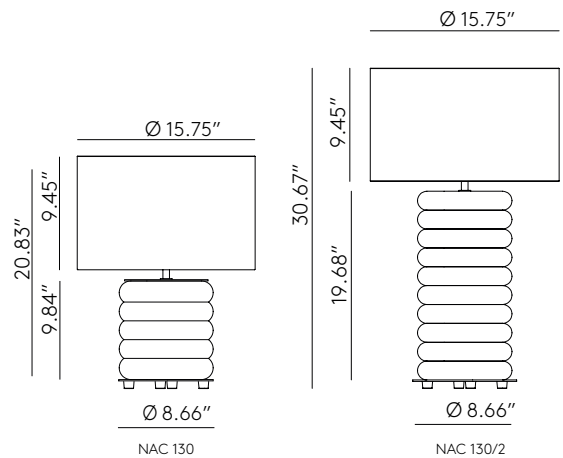

ONUT

NAC130

aromas

AC Studio
Design 2023

EN

MATERIALS	Metal / Ceramic	
FINISHES	Metal Matt Black Matt White Matt Brass Shiny Gold	Chrome Nickel Ceramic (Hand-painted) Consultar paleta de colores
SPECIFICATIONS	E26 Max. 15W LED (not included) 110-120V, 50/60Hz	
ENERGY LABEL	E	
DIMMER POSSIBILITY	B211 9W (Dimmable) + Dimmer	