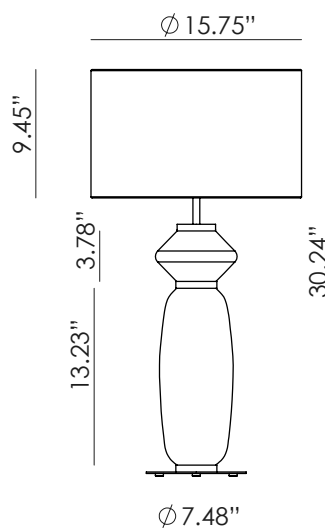

PAPI

NAC142

aromas

AC Studio
Design

Colour glass:
Fresh Pasta
Terracota

EN

MATERIALS	Metal / Glass	
FINISHES	Metal Matt black	Glass See colour palette Washers Matt black
SPECIFICATIONS	E26 max. 15W LED (Not included) 110-120V, 50/60 Hz	
DIMMABLE OPTION	B211 9W (Dimmable) + Dimmer: Consult price list	
ENERGY LABEL	E	