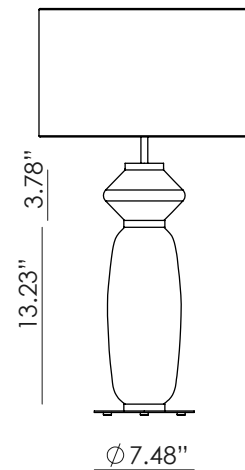

# PAPI

NACU142

AC Studio  
Design 2024

Colour glass:  
Fresh Pasta  
Terracota

EN

<b>MATERIALS</b>	Metal / Glass	
<b>FINISHES</b>	<b>Metal</b> Matt black	<b>Glass</b> See colour palette p. 108 <b>Washers</b> Matt black
<b>SPECIFICATIONS</b>	E26 max. 15W LED (Not included) 110-120V, 50/60 Hz	
<b>DIMMABLE OPTION</b>	B211 7W (Dimmable) + Dimmer: Consult price list	
<b>ENERGY LABEL</b>	E	