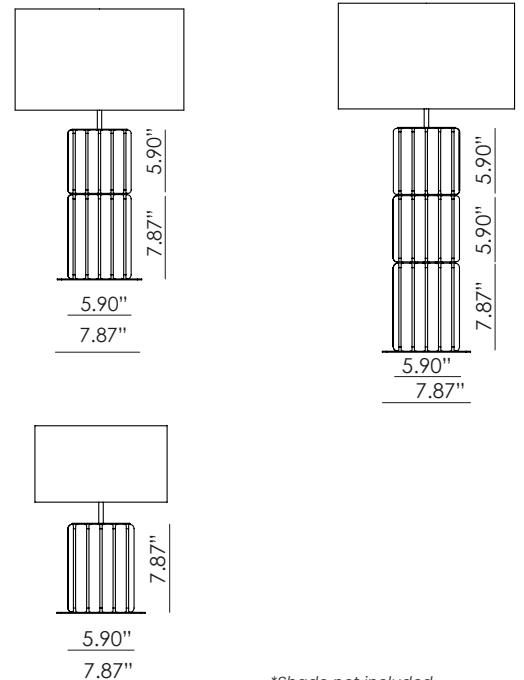

PIRE

NACU140

AC Studio
Design 2025

Colour ceramics:
Pale Pink · Make Up · Terracotta

EN		
MATERIALS	Metal / Ceramic	
FINISHES	Metal Matt black Matt white Matt brass Shiny gold Chrome Satin nickel	Ceramics See colour palette p. 108
SPECIFICATIONS	E26 max. 15W LED (Not included) 110-120V, 50/60 Hz	
DIMMABLE OPTION	B211 7W (Dimmable) + Dimmer: Consult price list	
ENERGY LABEL	E	

ICONS

*Shade not included