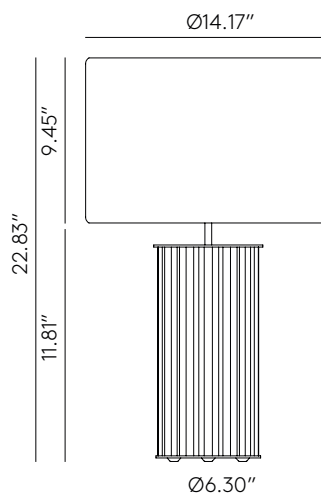

SONICA

NAC116

aromas

AC Studio
Design 2019

Colour ceramics:
Fresh pasta

EN

MATERIALS	Metal / Ceramics	
FINISHES	Metal Matt Black Matt White Matt Brass	Ceramic (Hand painted) Shiny Gold Chrome Satin Nickel See colour palette
DIMMABLE OPTION	B211 9W (Dimmable) + Dimmer Consult price list	
SPECIFICATIONS (UE)	E26 Max. 15W (not included) 110-120 V, 50/60 Hz	
ENERGY LABEL	E	