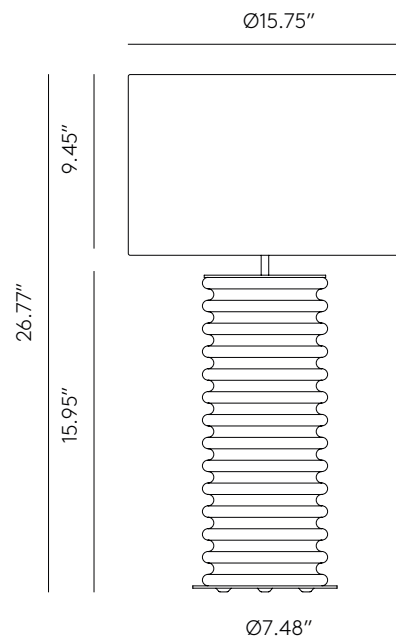

TARO

NAC113

aromas

AC Studio
Design 2019

Colour ceramics:
Green leaf

EN

MATERIALS	Metal / Ceramics		
FINISHES	Metal Matt Black Matt White Matt Brass	Shiny Gold Chrome Satin Nickel	Ceramic (Hand painted) See colour palette
DIMMABLE OPTION	B211 9W (Dimmable) + Dimmer Consult price list		
SPECIFICATIONS	E26 Max. 15W (not included) 110-120 V, 50/60 Hz		
ENERGY LABEL	E		