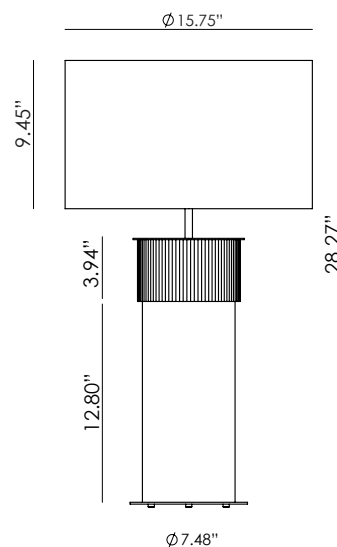

ROCK

NAC141/L

aromas

AC Studio
Design 2024

Colour ceramics:
Mola Green

EN

MATERIALS	Metal / Ceramic / Glass		
FINISHES	Metal		Ceramics & Glass
	Matt black	Shiny gold	See colour palette
	Matt white	Chrome	
	Matt brass	Satin Nickel	
SPECIFICATIONS	E26 max. 15W LED (Not included) 110-120V, 50/60 Hz		
DIMMABLE OPTION	B211 9W (Dimmable) + Dimmer: Consult price list		
ENERGY LABEL	E		