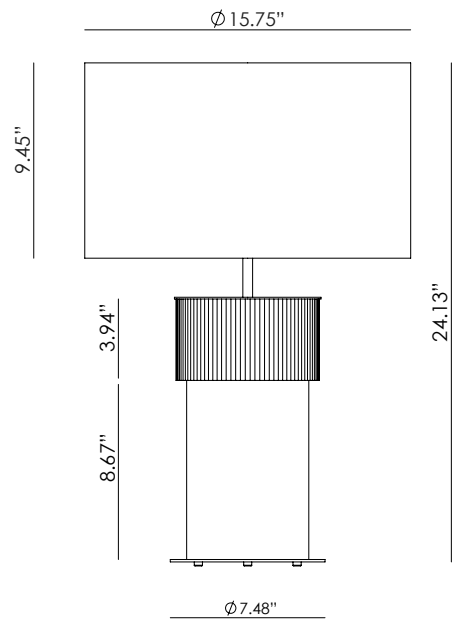

ROCK

NAC141/S

aromas

AC Studio
Design 2024

Colour ceramics:
Mexico blue

EN

MATERIALS	Metal / Ceramic / Glass		
FINISHES	Metal Matt black Matt white Matt brass	Shiny gold Chrome Satin Nickel	Ceramics & Glass See colour palette
SPECIFICATIONS	E26 max. 15W LED (Not included) 110-120V, 50/60 Hz, IP20		
DIMMABLE OPTION	B211 9W (Dimmable) + Dimmer: Consult price list		
ENERGY LABEL	E		