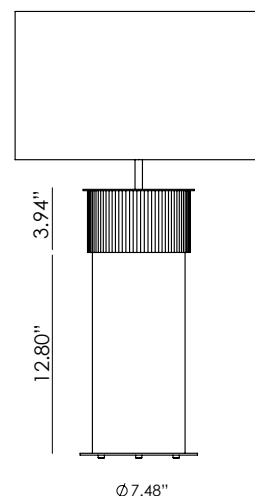

ROCK

NACU141/L

AC Studio
Design 2024

Colour ceramics:
Chocolate Brown

EN

MATERIALS	Metal / Ceramic / Glass	
FINISHES	Metal Matt black Matt white Matt brass Shiny gold Chrome Satin nickel	Ceramics & Glass See colour palette p. 108
SPECIFICATIONS	E26 max. 15W LED (Not included) 110-120V, 50/60 Hz	
DIMMABLE OPTION	B211 7W (Dimmable) + Dimmer: Consult price list	
ENERGY LABEL	E	