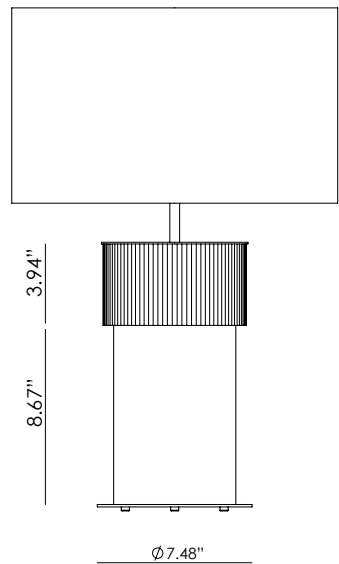

ROCK

NACU141/S

AC Studio
Design 2024

Colour ceramics:
Make Up

EN

MATERIALS	Metal / Ceramic / Glass	
FINISHES	Metal Matt black Matt white Matt brass Shiny gold Chrome Satin Nickel	Ceramics & Glass See colour palette p. 108
SPECIFICATIONS	E26 max. 15W LED (Not included) 110-120V, 50/60 Hz	
DIMMABLE OPTION	B211 7W (Dimmable) + Dimmer: Consult price list	
ENERGY LABEL	E	