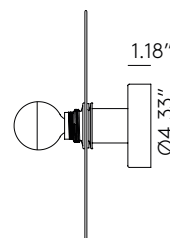

NOLD

A1053+1226

aromas

Pepe Fornas
Design 2017

EN

MATERIALS	Steel / Glass	
FINISHES	Metal Shinny Gold Chrome White Black	Glass Amber Pink Dark Blue Turquoise Brown
SPECIFICATIONS	E26 Max. 15W (Not included) 110-120 V, 50/60 Hz	
ENERGY LABEL	E	
BULB RECOMMENDED	B038/CROMO	

Ø11.81"

1.97" / 3.94" / 5.90

ICONS