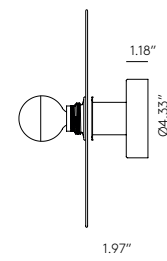

NOLD

AU1053+1226

Pepe Fornas
Design 2017

EN

| | | |
|-------------------------|--|--|
| MATERIALS | Steel / Glass | |
| FINISHES | Metal Shiny Gold Chrome Black | Glass Amber Pink Dark Blue Turquoise Brown |
| SPECIFICATIONS | E26 Max. 15W (Not included) 110-120 V, 50/60 Hz | |
| ENERGY LABEL | E | |
| BULB RECOMMENDED | B038/CROMO | |