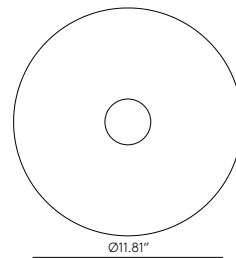

NOLD

AU1053+1226

Pepe Fornas
Design 2017

EN

| | | |
|-------------------------|--|--|
| MATERIALS | Steel / Glass | |
| FINISHES | Metal Shiny Gold Chrome Black | Glass Amber Pink Dark Blue Turquoise Brown |
| SPECIFICATIONS | E26 Max. 15W (Not included) 110-120 V, 50/60 Hz | |
| ENERGY LABEL | E | |
| BULB RECOMMENDED | B038/CROMO | |