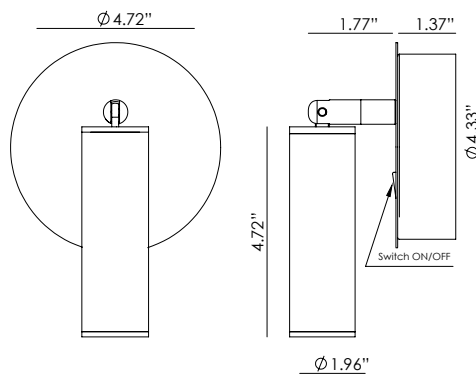

COCO

AU1342

AC Studio
Design 2024

EN

| | | |
|-----------------------|---|--|
| MATERIALS | Metal / Braided leather | |
| FINISHES | Metal Matt black Aged gold | Leather Black Brown Grey |
| SPECIFICATIONS | LED chip 3W 300lm 2700K TRIAC Dimmable 110-120V, 50/60 Hz | |