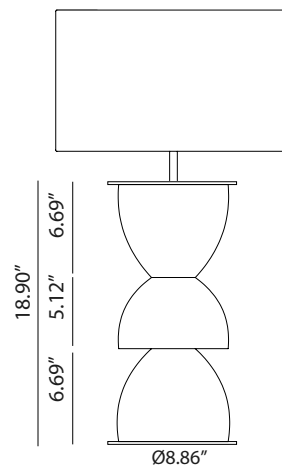

METRIC

NACU117

Pepe Fornas
Design 2019

Colour ceramics:
Aventurine Green

EN

MATERIALS	Metal / Ceramics	
FINISHES	Metal Matt Black Matt White Matt Brass Shiny Gold Chrome Satin Nickel	Ceramic (Hand painted) See colour palette p. 108
SPECIFICATIONS	E26 Max. 15W (not included) 110-120 V, 50/60 Hz	
DIMMABLE OPTION	B211 7W (Dimmable) + Dimmer Consult price list	
ENERGY LABEL	E	