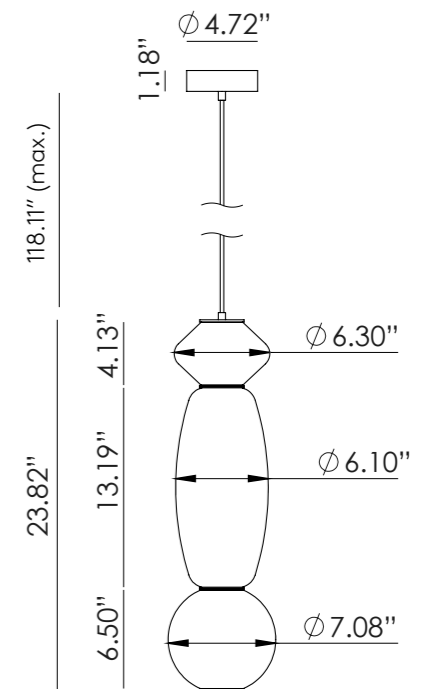

PAPI

CU1233

Jose Fornas
Design 2023

EN	MATERIALS	Glass / Steel
	FINISHES	Steel Matt black Glass See colour palette p. 108
	SPECIFICATIONS	GU10 LED (included) 5W 450lm 2700K 110-120 V, 50/60 Hz
	ENERGY LABEL	E

ICONS