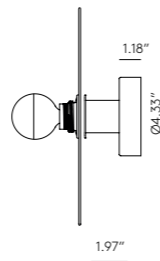

JF Sevilla
Design 2016

EN

MATERIALS	Steel / Glass	
FINISHES	Metal Shiny Gold Chrome Black	Glass Amber Pink Dark Blue Turquoise Brown
SPECIFICATIONS	E26 Max. 15W (Not included) 110-120 V, 50/60 Hz	
ENERGY LABEL	E	
BULB RECOMMENDED	B038/CROMO