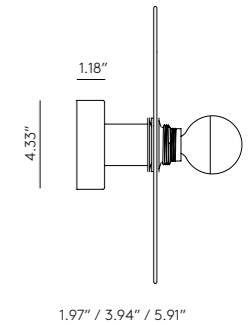

JF Sevilla
Design 2020

EN	MATERIALS Steel / Natural Dried Grass	
FINISHES	Metal Shiny Gold Chrome Black	Wheel Dried Grass
SPECIFICATIONS	E26 Max. 15W (Not included) 110-120 V, 50/60 Hz	
ENERGY LABEL	E	
BULB	B035, B038	
DISC SIZE	11.81" - 19.68"