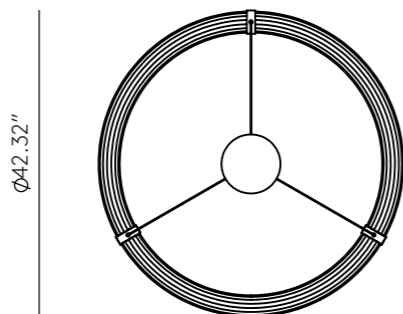

EN

MATERIALS	Metal / Acrylic	
FINISHES	Metal Aged Gold	Details Matt black
	Acrylic - Opal	
SPECIFICATIONS	LED strip 22W 2200 lm dimmable (adjust power and temperature) 110-120V/24V, 50/60Hz	
ENERGY LABEL	F