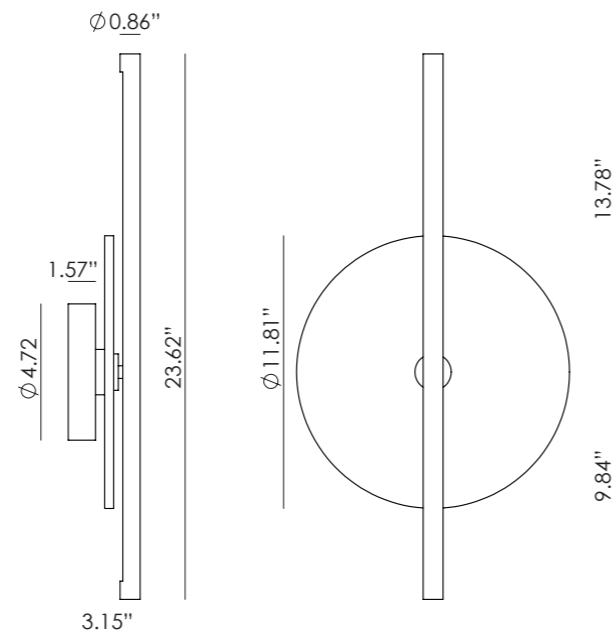

Pepe Fornas
Design 2024

Colour glass:
Grey

EN

MATERIALS	Metal Alabaster
FINISHES	<table border="1"> <tr> <th>Metal</th> <th>Disc</th> </tr> <tr> <td>Matt black</td> <td>Alabaster</td> </tr> <tr> <td>Aged gold</td> <td>Black marble</td> </tr> <tr> <td></td> <td>White marble</td> </tr> </table>
SPECIFICATIONS	LED strip 16W 1500lm 2700K TRIAC Dimmable 110-120 V, 50/60 Hz
ENERGY LABEL	F