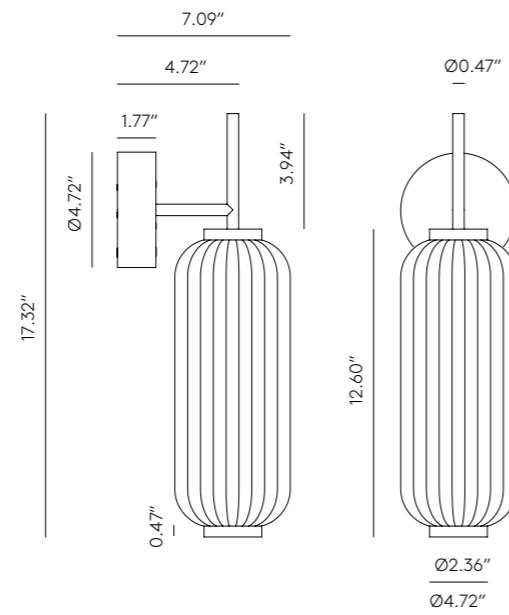

EN

MATERIALS	Metal / Glass / Acrylic	
FINISHES	Metal Matt black Aged gold	Glass Striped glass
SPECIFICATIONS	LED strip 10W 600lm 2700K TRIAC dimmable 110-120V/24V, 50/60Hz	
ENERGY LABEL	F