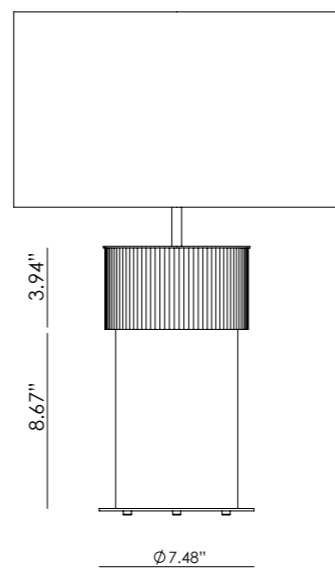

ICONS

*Shade not included

ROCK

NACU141/S

AC Studio
Design 2024

EN

MATERIALS	Metal / Ceramic / Glass	
FINISHES	Metal Matt black Matt white Matt brass Shiny gold Chrome Satin Nickel	Ceramics & Glass See colour palette p.108
SPECIFICATIONS	E26 max. 15W LED (Not included) 110-120V, 50/60 Hz	
DIMMABLE OPTION	B211 7W (Dimmable) + Dimmer: Consult price list	
ENERGY LABEL	E	