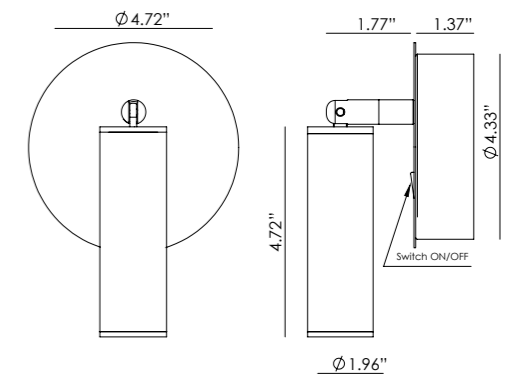

AC Studio
Design 2024

EN		
MATERIALS	Metal / Braided leather	
FINISHES	Metal Matt black Aged gold	Leather Black Brown Grey
SPECIFICATIONS	LED chip 3W 300lm 2700K TRIAC Dimmable 110-120V, 50/60 Hz	
ENERGY LABEL	F