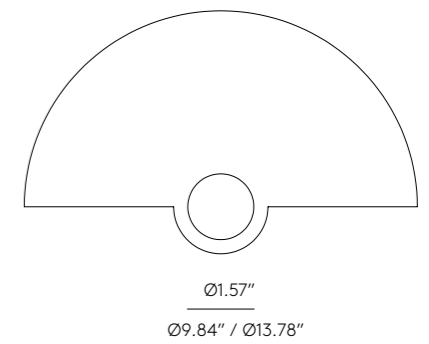

JF Sevilla
Design 2019

Image colors:
Pale pink, Make Up, White,
Mustard, Mexico Blue

EN

MATERIALS	Steel	
FINISHES	Support Black Shiny Gold Chrome	Steel Check color palette
SPECIFICATIONS	E26 Max. 15W (Bulb not included) 110-120 V, 50/60 Hz	
ENERGY LABEL	E	
BULB RECOMMENDED	B038/ORO	
DISC SIZE	9.84" - 13.78"