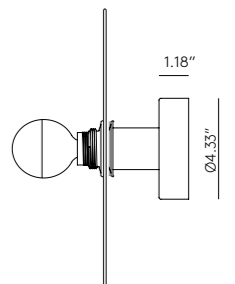

1.97"

ICONS

* Each piece sold separately

ICONS