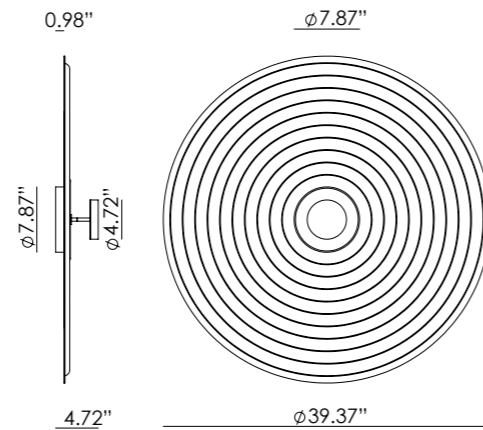

Pepe Fornas
Design 2017

EN

MATERIALS	Metal / Marble / Acoustic disc	
FINISHES	Body	Accessory
	Matt black Aged gold Disc See palette colours	Black marble Aged gold metal
SPECIFICATIONS	Led integrated 8.6W 800lm 2700K TRIAC Dimmable 110-120 V, 50/60 Hz	
ENERGY LABEL	F