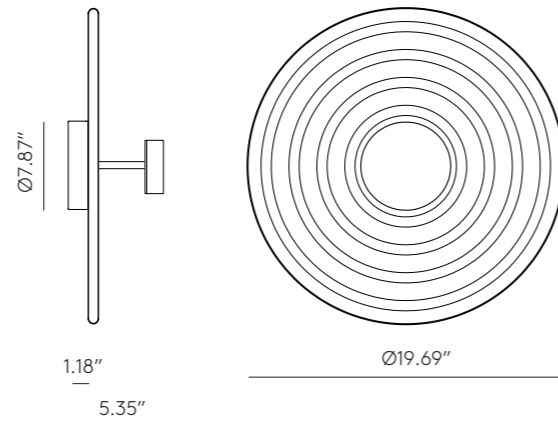

EN

MATERIALS	Steel Resin	
FINISHES	Steel Matt Brass Black	Resin White Colour palette
SPECIFICATIONS	Led integrated 8.6W 800lm 2700K TRIAC Dimmable 110-120V/24V, 50/60Hz	
ENERGY LABEL	F