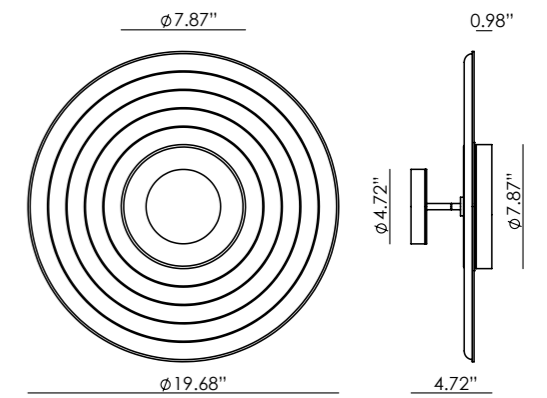

AC Studio
Design 2024

Colour image:
Brown Sugar

EN

MATERIALS	Metal / Marble / Acoustic disc	
FINISHES	Body Matt black Aged gold Disc See palette colours	Accessory Black marble Aged gold metal
SPECIFICATIONS	Led integrated 8.6W 800lm 2700K TRIAC Dimmable 110-120V, 50/60 Hz	
ENERGY LABEL	F