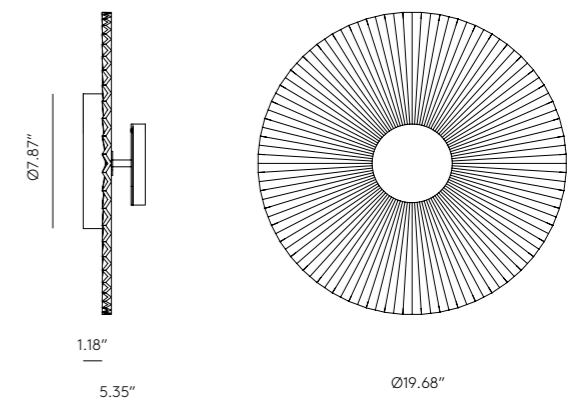

ICONS

EN

MATERIALS	Steel Resin
FINISHES	Metal Matt Brass Matt Black Resin White See color palette p. 108
SPECIFICATIONS	Led integrated 8.6W 800lm 2700K TRIAC Dimmable 110-120 V/24V, 50/60Hz
ENERGY LABEL	F