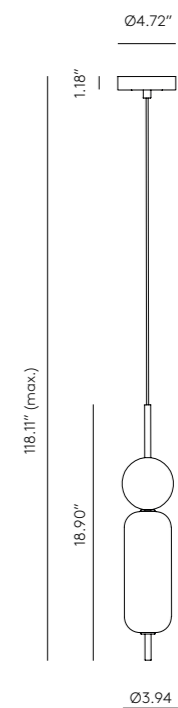

ICONS

EN

MATERIALS	Steel / Marble / Blown Glass		
FINISHES	Metal Matt Black Aged Gold	Marble White Brown Green Black	Glass Opal
SPECIFICATIONS	Bulb G9 Led 5W 450lm 2700K (Included) 110-120 V, 50/60 Hz		
ENERGY LABEL	E