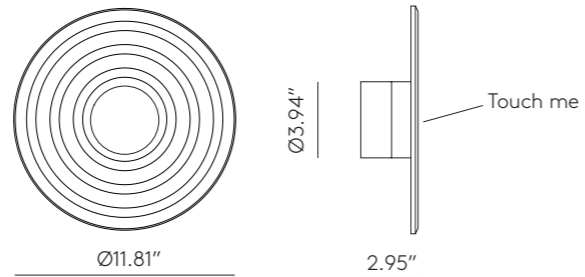

JF Sevilla
Design 2019

Colour hand painted:
Pale Pink

EN

MATERIALS	Steel / Glass
FINISHES	Metal Canopy: Matt Black Touch me: Matt Brass Glass Opal
SPECIFICATIONS	Integrated LED 5W 500lm 2700K TRIAC Dimmable 110-120 V/24V, 50/60 Hz Touch me
ENERGY LABEL	F