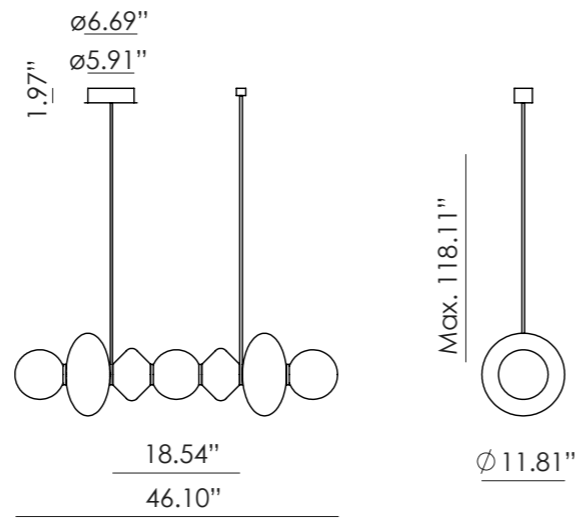

MAPI

CU1235/H

Colour glass:
Left to right: Green tea / Vintage Brown / Terracota / Nude

Pepe Fornas
Design 2024

MAPI

CU1235/V

Pepe Fornas
Design 2024

MATERIALS	Aluminium / Glass		
FINISHES	Metal Matt Black	Glass See colour palette p. 108	Shades Opal
SPECIFICATIONS	3 xLED strip 5W 1500 lm 2700K TRIAC dimmable 3m black textile cable 110-120 V, 50/60 Hz		
ENERGY LABEL	F		

ICONS

MATERIALS	Aluminium / Glass		
FINISHES	Metal Matt Black	Glass See colour palette p. 108	Shades Opal
SPECIFICATIONS	3 xLED strip 5W 1500 lm 2700K TRIAC dimmable 3m black textile cable 110-120V, 50/60 Hz		
ENERGY LABEL	F		

ICONS