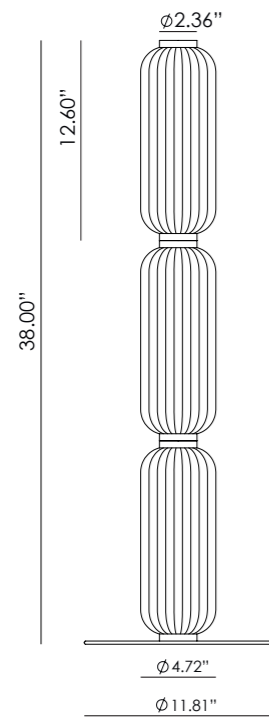

ELMA

PU1312

Pepe Fornas
Design 2023

EN

MATERIALS	Metal / Glass / Acrylic		
FINISHES	Metal Matt Black Aged Gold	Glass Striped glass (Transparent)	Acrylic Opal
SPECIFICATIONS	LED strip 3x9W 2000lm 2700K TRIAC dimmable 110-120V/24V, 50/60Hz		
ENERGY LABEL	F		

ICONS