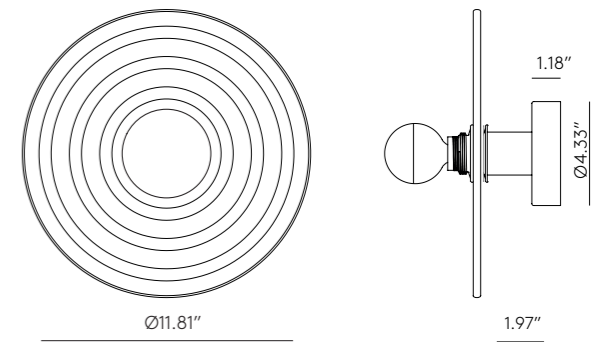

Ø9.84" / Ø13.78"

1.97"

1.18"

Ø4.33"

ICONS

* Alabaster: being a natural stone, it may differ in tone, veins, translucency.

EN

MATERIALS	Steel Alabaster
FINISHES	Metal Shiny Gold Chrome Black
SPECIFICATIONS	E26 Max. 15W (Not included) 110-120 V, 50/60 Hz
ENERGY LABEL	E

Ø11.81"

1.97"

1.18"

Ø4.33"

ICONS

* Alabaster: being a natural stone, it may differ in tone, veins, translucency.

HABAN

AU1053+1088