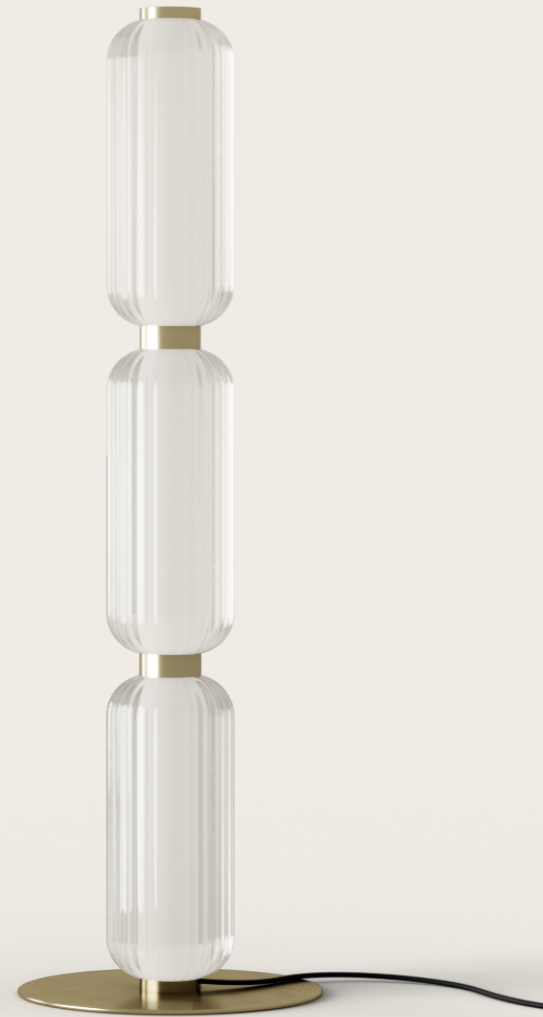

ELMA

PU1312

Pepe Fornas
Design 2023

EN

MATERIALS	Metal / Glass / Acrylic		
FINISHES	Metal Matt Black Aged Gold	Glass Striped glass (Transparent)	Acrylic Opal
SPECIFICATIONS	LED strip 3x9W 2000lm 2700K TRIAC dimmable 110-120V/24V, 50/60Hz		
ENERGY LABEL	F		

ICONS