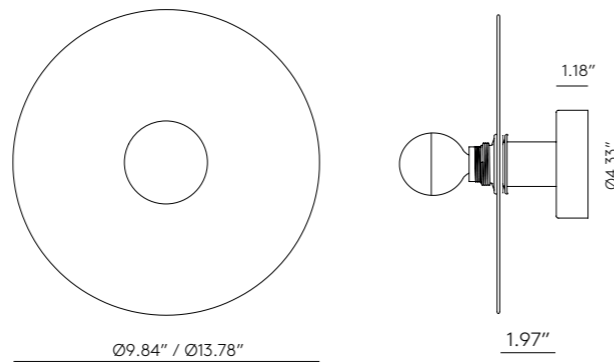

Ø9.84" / Ø13.78"

1.97"

1.18"

Ø4.33"

ICONS

* Alabaster: being a natural stone, it may differ in tone, veins, translucency.

EN

MATERIALS	Steel Alabaster
FINISHES	Metal Shiny Gold Chrome Black
SPECIFICATIONS	E26 Max. 15W (Not included) 110-120 V, 50/60 Hz
ENERGY LABEL	E