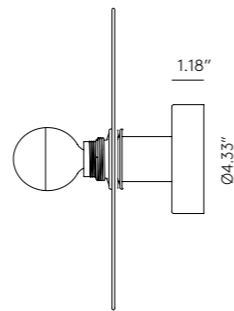

Ø11.81" / Ø23.62" / Ø35.43"

1.97" / 3.94" / 5.91"

EN

MATERIALS	Steel /Ceramic
FINISHES	Metal Shiny Gold Chrome Black
SPECIFICATIONS	E26 Max. 15W (Not included) 110-120 V, 50/60 Hz
ENERGY LABEL	E
BULB IMAGE	B038/GOLD
DISC SIZE	7.87" - 11.81"