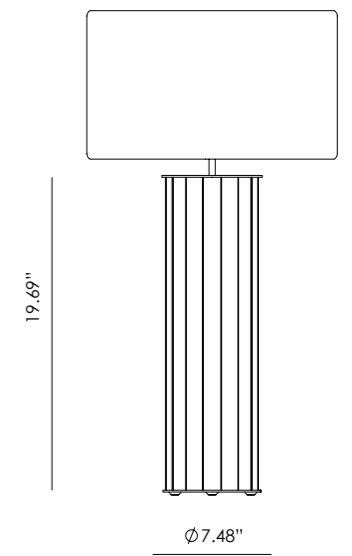

*Shade not included

ICONS