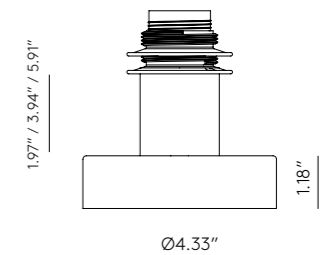

JF Sevilla
Design 2019

Image colors:
Pale pink, Make Up, White,
Mustard, Mexico Blue

EN

MATERIALS	Steel	
FINISHES	Support Black Shiny Gold Chrome	Steel Check color palette
SPECIFICATIONS	E26 Max. 15W (Bulb not included) 110-120 V, 50/60 Hz	
ENERGY LABEL	E	
BULB RECOMMENDED	B038/ORO	
DISC SIZE	9.84" - 13.78"