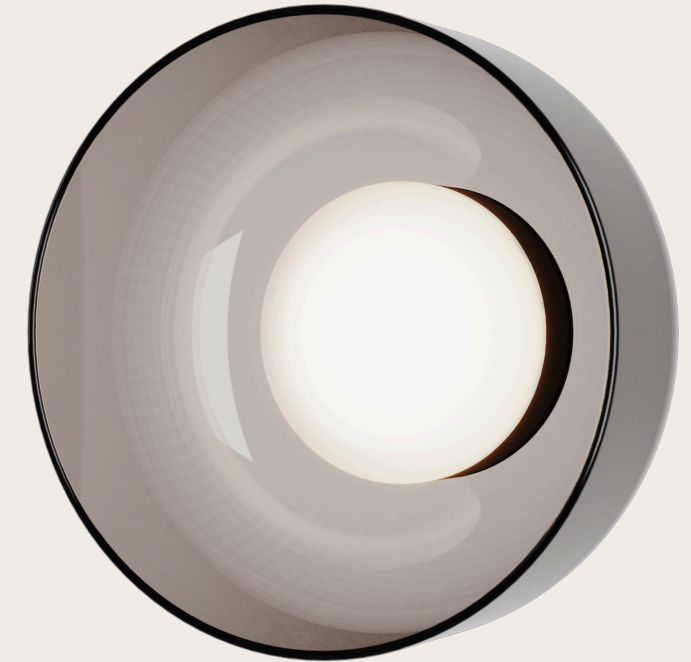

IPON

AU1316