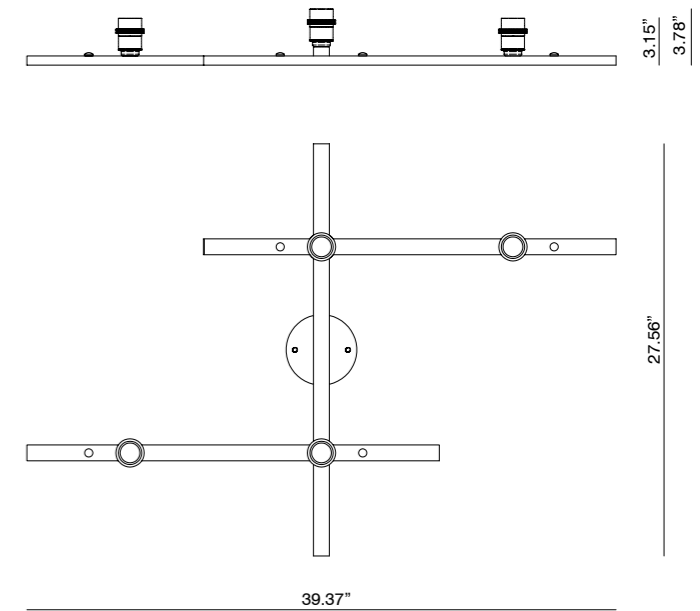

ICONS

EN

MATERIALS	Steel
FINISHES	Steel Matt Brass
SPECIFICATIONS	4 x E26 Max. 15W (Not included) 110-120 V, 50/60 Hz
ENERGY LABEL	E
IMAGE COMPOSITION	1038/25 - 1096/25 x 2 - 1038/35
COMPATIBLE ACCESSORIES	See page 114