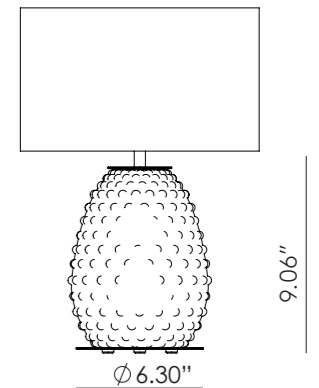

*Shade not included

ICONS