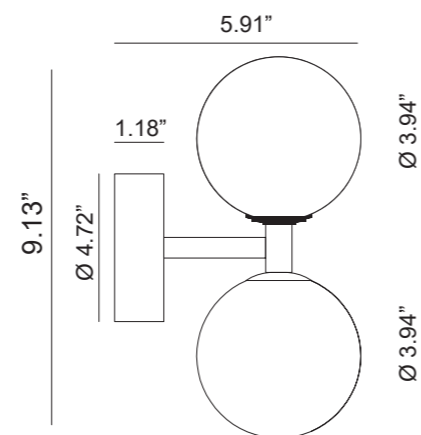

DALT

AU1280

Pepe Fornas
Design 2019

ABBY

AU1259/4

AC Studio
Design 2018

EN

MATERIALS	Steel / Marble / Glass		
FINISHES	Metal Matt Black Aged Gold	Marble White Green Black Brown	Glass Shade Opal
SPECIFICATIONS	Bulb G9 Led 5W 450lm 2700K (included) 110-120 V, 50/60 Hz		
ENERGY LABEL	E		

ICONS

EN

MATERIALS	Steel
FINISHES	Steel Matt Brass
SPECIFICATIONS	4 x E26 Max. 15W (Not included) 110-120 V, 50/60 Hz
ENERGY LABEL	E
IMAGE COMPOSITION	1038/25 - 1096/25 x 2 - 1038/35
COMPATIBLE ACCESSORIES	See page 114

ICONS

* Articulated structure (Accessories not included)