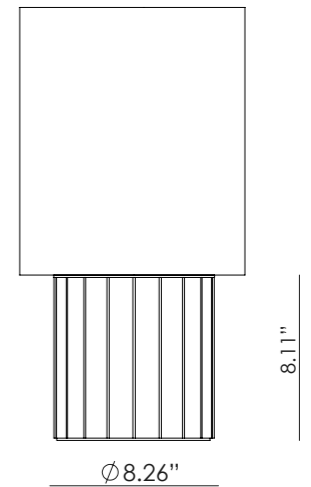

*Shade not included

ICONS