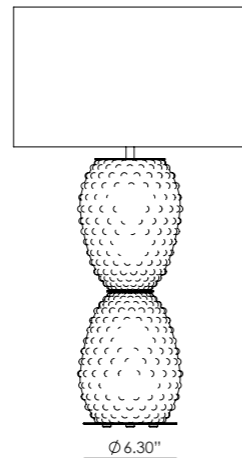

18.74"

Ø 6.30"

*Shade not included

ICONS

EN

MATERIALS	Metal / Ceramic	
FINISHES	Metal Matt Black Matt White Matt Brass Shiny Gold Chrome Nickel	Ceramic (Hand-painted) See colour palette p. 108
SPECIFICATIONS	E26 Max. 15W LED (not included) 110-120V, 50/60Hz	
DIMMER POSSIBILITY	B211 7W (Dimmable) + Dimmer	
ENERGY LABEL	E	