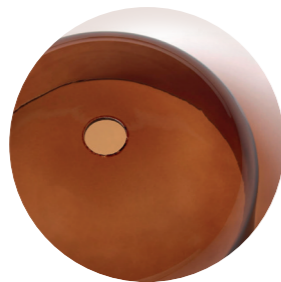

COLOR GLASS FEST·NOLD

MARBLE

COLOR GLASS BETTY·IPON

AMBER

LAMP SHADE FABRICS