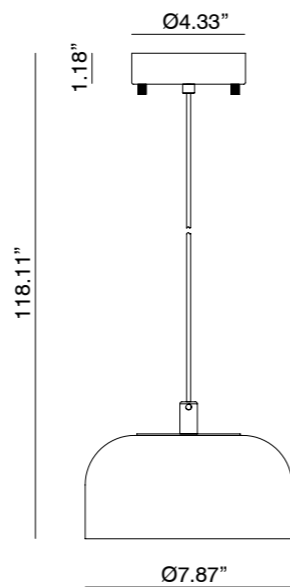

ICONS

*Other smoked finish (Ambar / Greenish Brown / Grey / Blue)