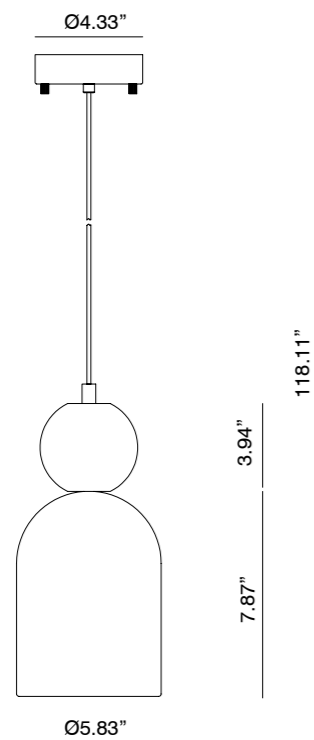

BELL

C1084

Pepe Fornas
Design 2024

MATERIALS	Steel / Ceramic / Marble		
FINISHES	Metal Matt brass Shiny gold Matt black Matt white Chrome Satin nickel	Marble White Black Green Brown	Ceramic See color palette Canopy Black White
SPECIFICATIONS	E26 max. 15W (not included) 110-120V, 50/60 Hz		
ENERGY LABEL	E		

ICONS

Colour ceramics:
Terracota