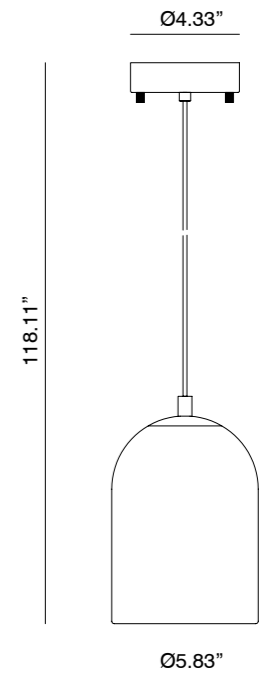

COPO

CU1085

Pepe Fornas
Design 2024

EN		
MATERIALS	Steel / Ceramic / Marble	
FINISHES	Metal details	Ceramic
	Matt brass Shiny gold Matt black Matt white Chrome Satin nickel	See color palette Canopy Black White
SPECIFICATIONS	E26 max. 15W (not included) 110-120V, 50/60 Hz	
ENERGY LABEL	E	

ICONS

*Hand painted.