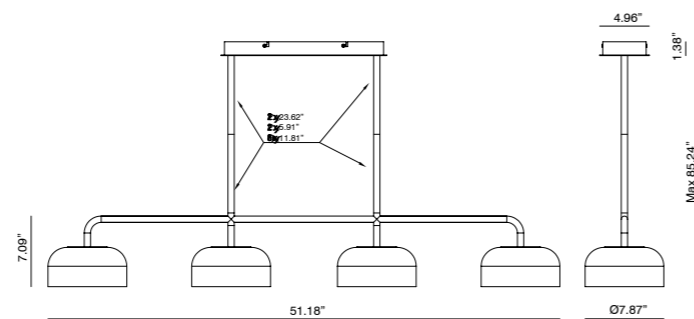

IPON

CU1316/4

Colour glass:
Blue

AC Studio
Design 2023

EN

MATERIALS	Metal / Acrylic	
FINISHES	Metal Aged Gold	Glass Clear*
SPECIFICATIONS	4 x LED plate 10W 3200 lm 2700K TRIAC dimmable 24 V 110-120 V, 50/60 Hz	
ENERGY LABEL	F	
ADJUSTABLE HEIGHT	The height is configured during the installation of the pendant, threading the different tubes (2x23.62"+2x5.91"+8x11.81")	