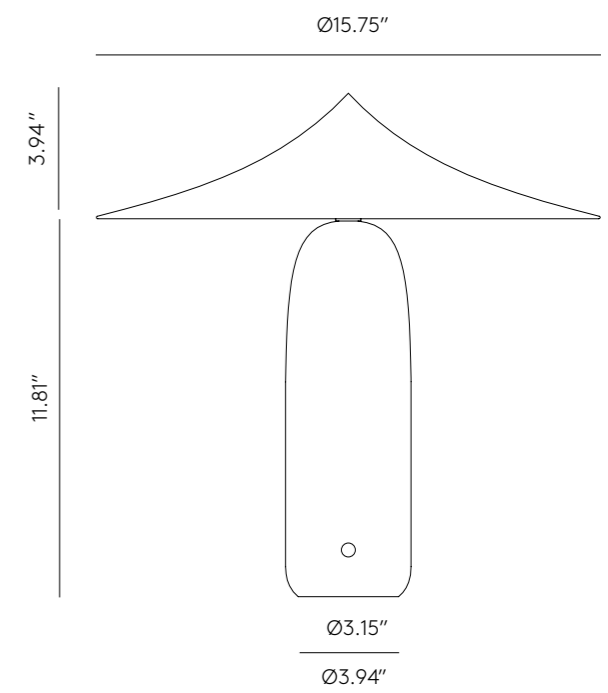

TABLE

KINE

SU1288

Pepe Fornas
Design 2020

EN

MATERIALS	Steel Marble	
FINISHES	Base Matt Black Marble Matt White Marble	Shade Textured Black Textured White Matt Brass
SPECIFICATIONS	Integrated LED plate 10W 900lm 2700K 110-120V/24V, 50/60Hz Touch Me Dimmer	
ENERGY LABEL	F	