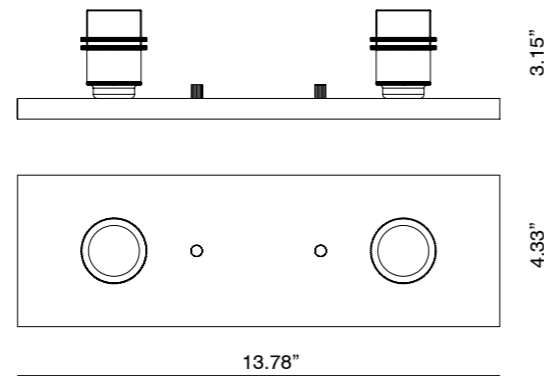

MATERIALS	Steel
FINISHES	Steel Matt Brass Matt black
SPECIFICATIONS	2 x E26 Max. 15W (Not included) 110-120 V, 50/60 Hz Maximum compatible accessory diameter 35cm
ENERGY LABEL	E
IMAGE COMPOSITION	1038/35 - 1218/30
COMPATIBLE ACCESSORIES	See page 114