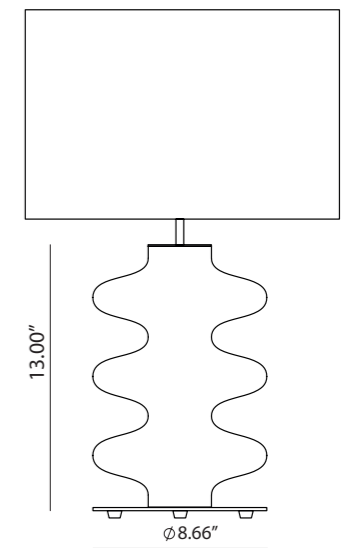

*Shade not included

ICONS