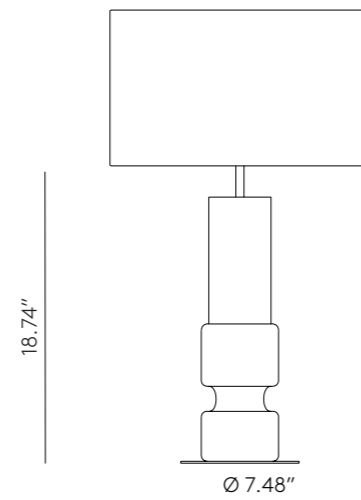

EN

MATERIALS	Metal / Glass	
FINISHES	Metal Matt Black Matt White Matt Brass Shiny Gold Chrome Satin Nickel	Glass (Hand painted) See colors palette p. 108
SPECIFICATIONS	E26 Max. 15 W (not included) 110-120 V, 50/60 Hz	
DIMMABLE OPTION	B211 7W (Dimmable) + Dimmer Consult price list	
ENERGY LABEL	E