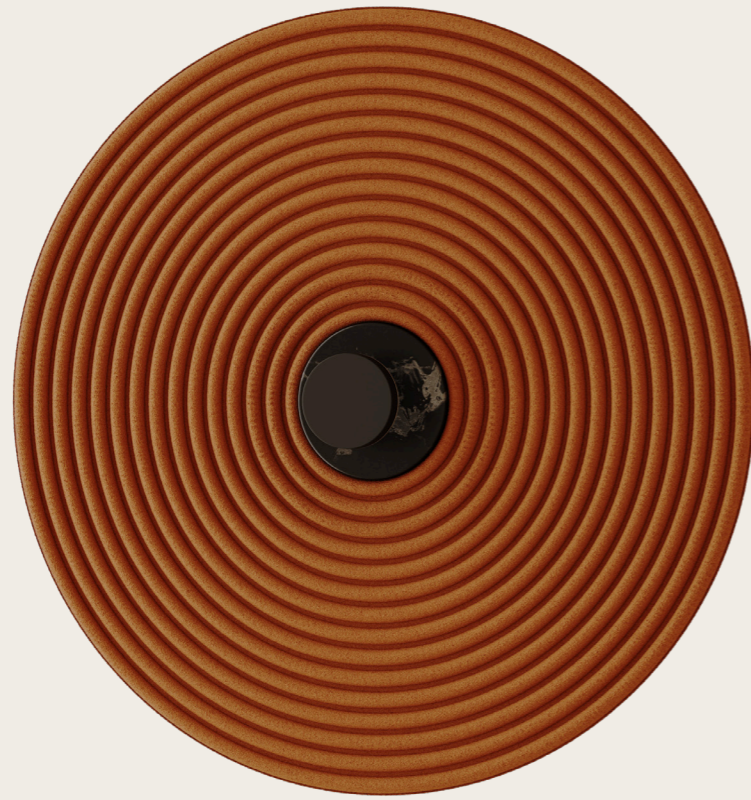

TICO

AU1095/100

Colour image:
Terracota

AC Studio
Design 2024

VASTER

AU1092