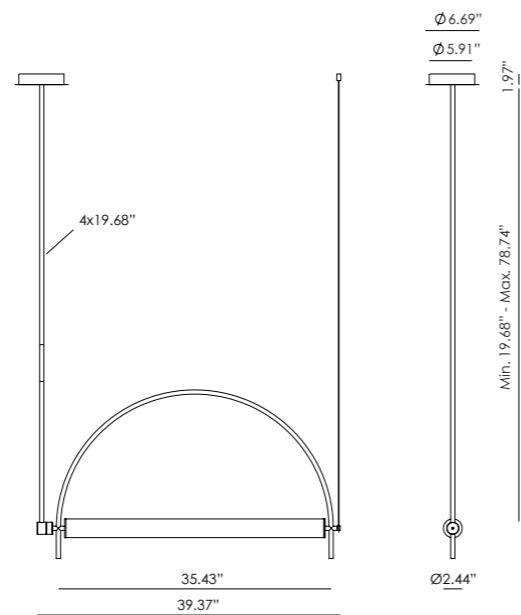

ICONS

ARC

CU1292

JF Sevilla
Design 2022

EN

MATERIALS	Steel / Acrylic	
FINISHES	Metal Matt black Aged gold	Acrylic Opal
SPECIFICATIONS	LED strip 17W 1500lm 2700K TRIAC Dimmable 110-120V/24V, 50/60 Hz	
ENERGY LABEL	F	
ADJUSTABLE HEIGHT	The height is configured during the installation of the pendant, threading the different tubes (4 x 16.69")	