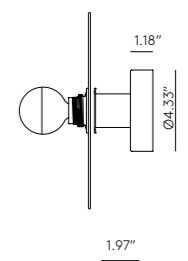

ICONS

EN

MATERIALS	Steel / Glass	
FINISHES	Metal Shiny Gold Chrome Black	Glass Amber Pink Dark Blue Turquoise Brown
SPECIFICATIONS	E26 Max. 15W (Not included) 110-120 V, 50/60 Hz	
ENERGY LABEL	E	
BULB RECOMMENDED	B038/CROMO