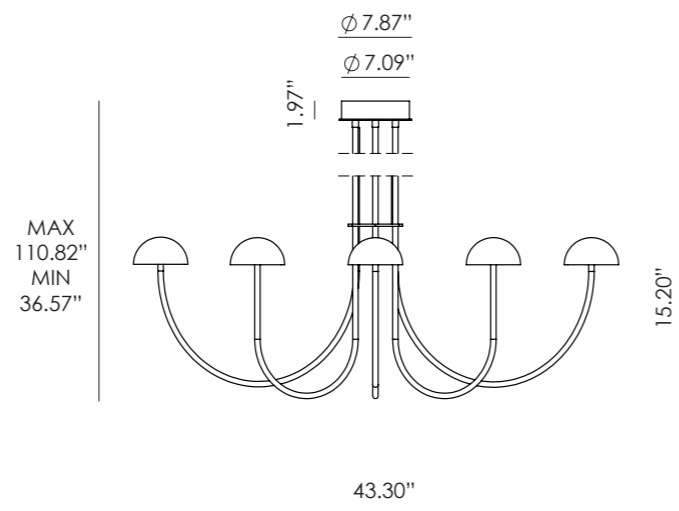

ICONS

ARC

CU1292

JF Sevilla
Design 2022

EN

MATERIALS	Steel / Acrylic	
FINISHES	Metal Matt black Aged gold	Acrylic Opal
SPECIFICATIONS	LED strip 17W 1500lm 2700K TRIAC Dimmable 110-120V/24V, 50/60 Hz	
ENERGY LABEL	F	
ADJUSTABLE HEIGHT	The height is configured during the installation of the pendant, threading the different tubes (4 x 16.69")	