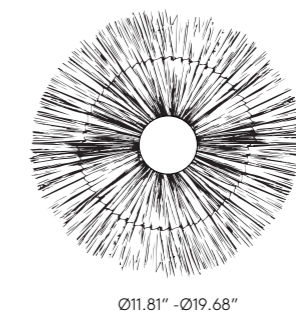

JF Sevilla
Design 2020

EN	MATERIALS Steel / Natural Dried Grass	
FINISHES	Metal Shiny Gold Chrome Black	Wheel Dried Grass
SPECIFICATIONS	E26 Max. 15W (Not included) 110-120 V, 50/60 Hz	
ENERGY LABEL	E	
BULB	B035, B038	
DISC SIZE	11.81" - 19.68"