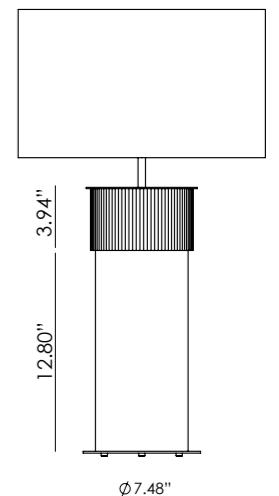

MATERIALS	Metal / Ceramic / Glass	
FINISHES	Metal Matt black Matt white Matt brass Shiny gold Chrome Satin nickel	Ceramics & Glass See colour palette p. 108
SPECIFICATIONS	E26 max. 15W LED (Not included) 110-120V, 50/60 Hz	
DIMMABLE OPTION	B211 7W (Dimmable) + Dimmer: Consult price list	
ENERGY LABEL	E	