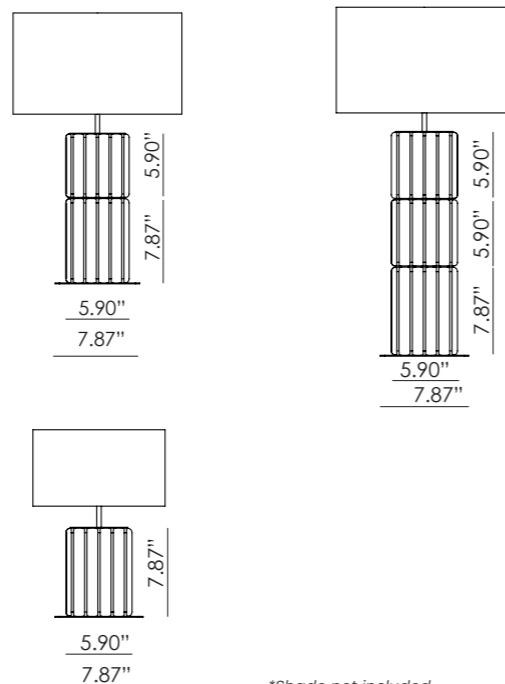

MATERIALS	Metal / Ceramic	
FINISHES	Metal Matt black Matt white Matt brass Shiny gold Chrome Satin nickel	Ceramics See colour palette p. 108
SPECIFICATIONS	E26 max. 15W LED (Not included) 110-120V, 50/60 Hz	
DIMMABLE OPTION	B211 7W (Dimmable) + Dimmer: Consult price list	
ENERGY LABEL	E	