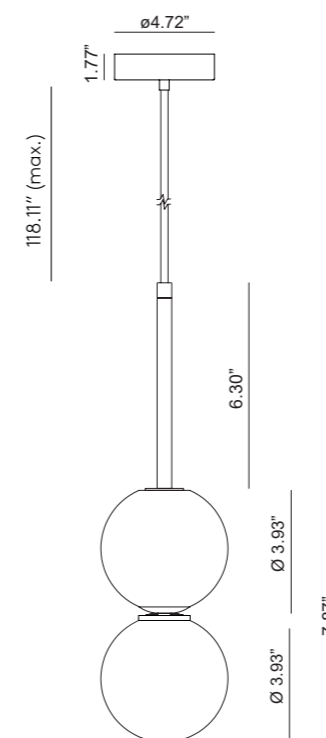

DALT

CU1280

EN			
MATERIALS	Steel / Marble / Glass		
FINISHES	Body Matt Black Aged Gold	Marble White Black Green Brown	Glass shade Opal
SPECIFICATIONS	Bulb G9 Led 5W 450lm 2700K (Included) 110-120V, 50/60 Hz		
ENERGY LABEL	E		

ICONS