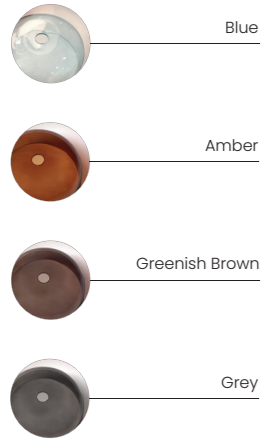

IPON

CU1316/4

Colour glass:
Blue

AC Studio
Design 2023