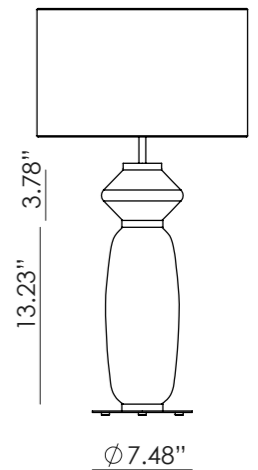

*Shade not included

ICONS