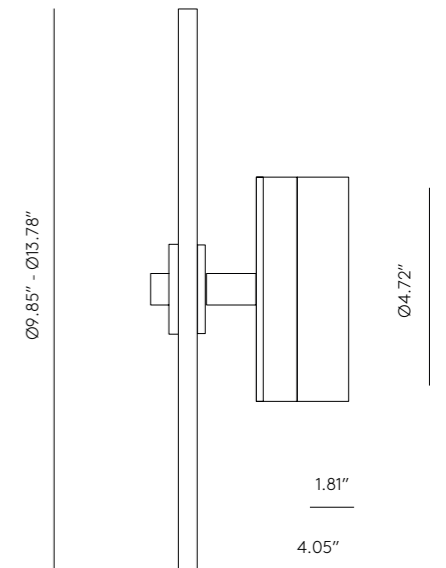

* Accessories image: Left: 1097/20 / Right: 1096/35

ICONS

ICONS