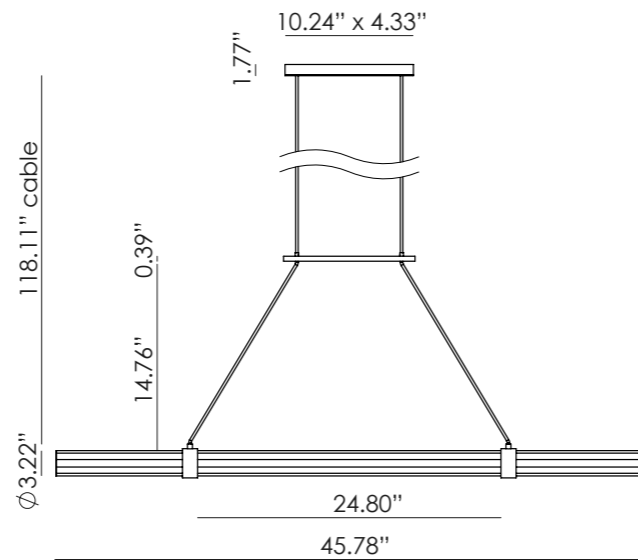

JF Sevilla
Design 2023

MATERIALS	Aluminium profile / wood / Acrylic		
FINISHES	Metal Matt black	Wood Walnut	Diffuser Acrylic
SPECIFICATIONS	LED strip 30W 1850 lm 2700K TRIAC dimmable driver 110-120 V - 50/60 Hz		
ENERGY LABEL	F