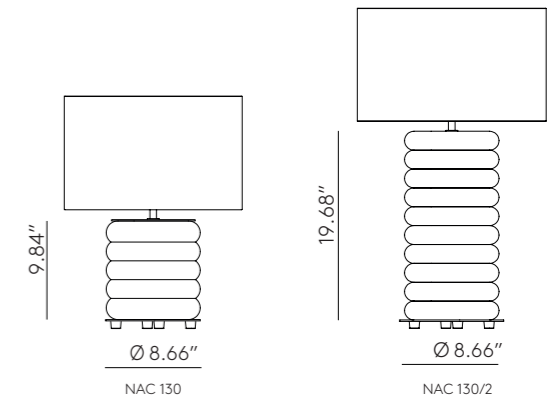

18.74"

Ø 6.30"

*Shade not included

ICONS

EN

MATERIALS	Metal / Ceramic	
FINISHES	Metal Matt Black Matt White Matt Brass Shiny Gold Chrome Nickel	Ceramic (Hand-painted) See colour palette p. 108
SPECIFICATIONS	E26 Max. 15W LED (not included) 110-120V, 50/60Hz	
DIMMER POSSIBILITY	B211 7W (Dimmable) + Dimmer	
ENERGY LABEL	E	