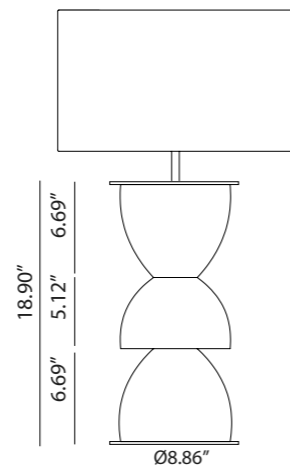

*Shade not included

ICONS

EN

MATERIALS	Metal / Ceramics	
FINISHES	Metal Matt Black Matt White Matt Brass Shiny Gold Chrome Satin Nickel	Ceramic (Hand painted) See colour palette p. 108
SPECIFICATIONS (UE)	E26 Max. 15W (not included) 110-120 V, 50/60 Hz	
DIMMABLE OPTION	B211 7W (Dimmable) + Dimmer Consult price list	
ENERGY LABEL	E