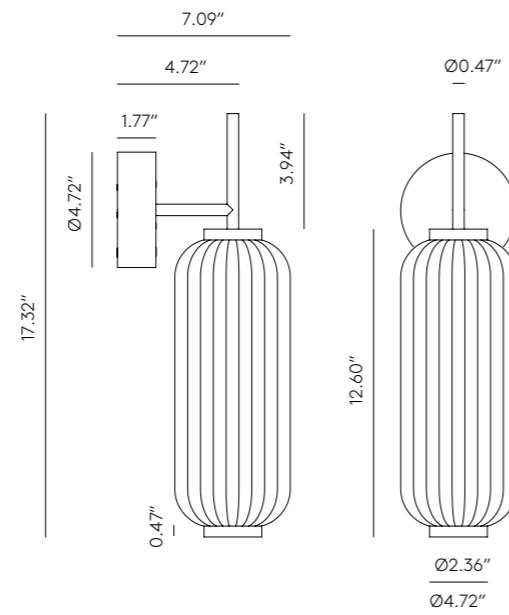

Pepe Fornas
Design 2022

EN

MATERIALS	Metal / Glass / Acrylic	
FINISHES	Metal Matt black Aged gold	Glass Striped glass
SPECIFICATIONS	LED strip 10W 600lm 2700K TRIAC dimmable 110-120V/24V, 50/60Hz	
ENERGY LABEL	F