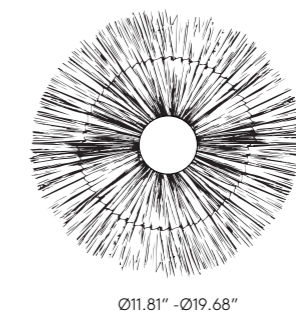

ICONS

LAOS

A1053+1141

JF Sevilla
Design 2020

EN	MATERIALS Steel / Natural Dried Grass	
FINISHES	Metal Shiny Gold Chrome Black	Wheel Dried Grass
SPECIFICATIONS	E26 Max. 15W (Not included) 110-120 V, 50/60 Hz	
ENERGY LABEL	E	
BULB	B035, B038	
DISC SIZE	11.81" - 19.68"	