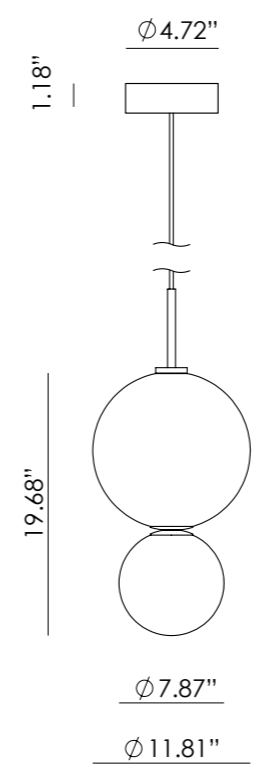

ULON

CU1236

EN		
MATERIALS	Metal / Acrylic	
FINISHES	Metal Matt Black	Glass See our colour palette p. 108
SPECIFICATIONS	G9 5W 450lm 2700K dimmable 110-120 V, 50/60 Hz	
ENERGY LABEL	E	

ICONS

IP20

Colour glass:
Vintage Brown