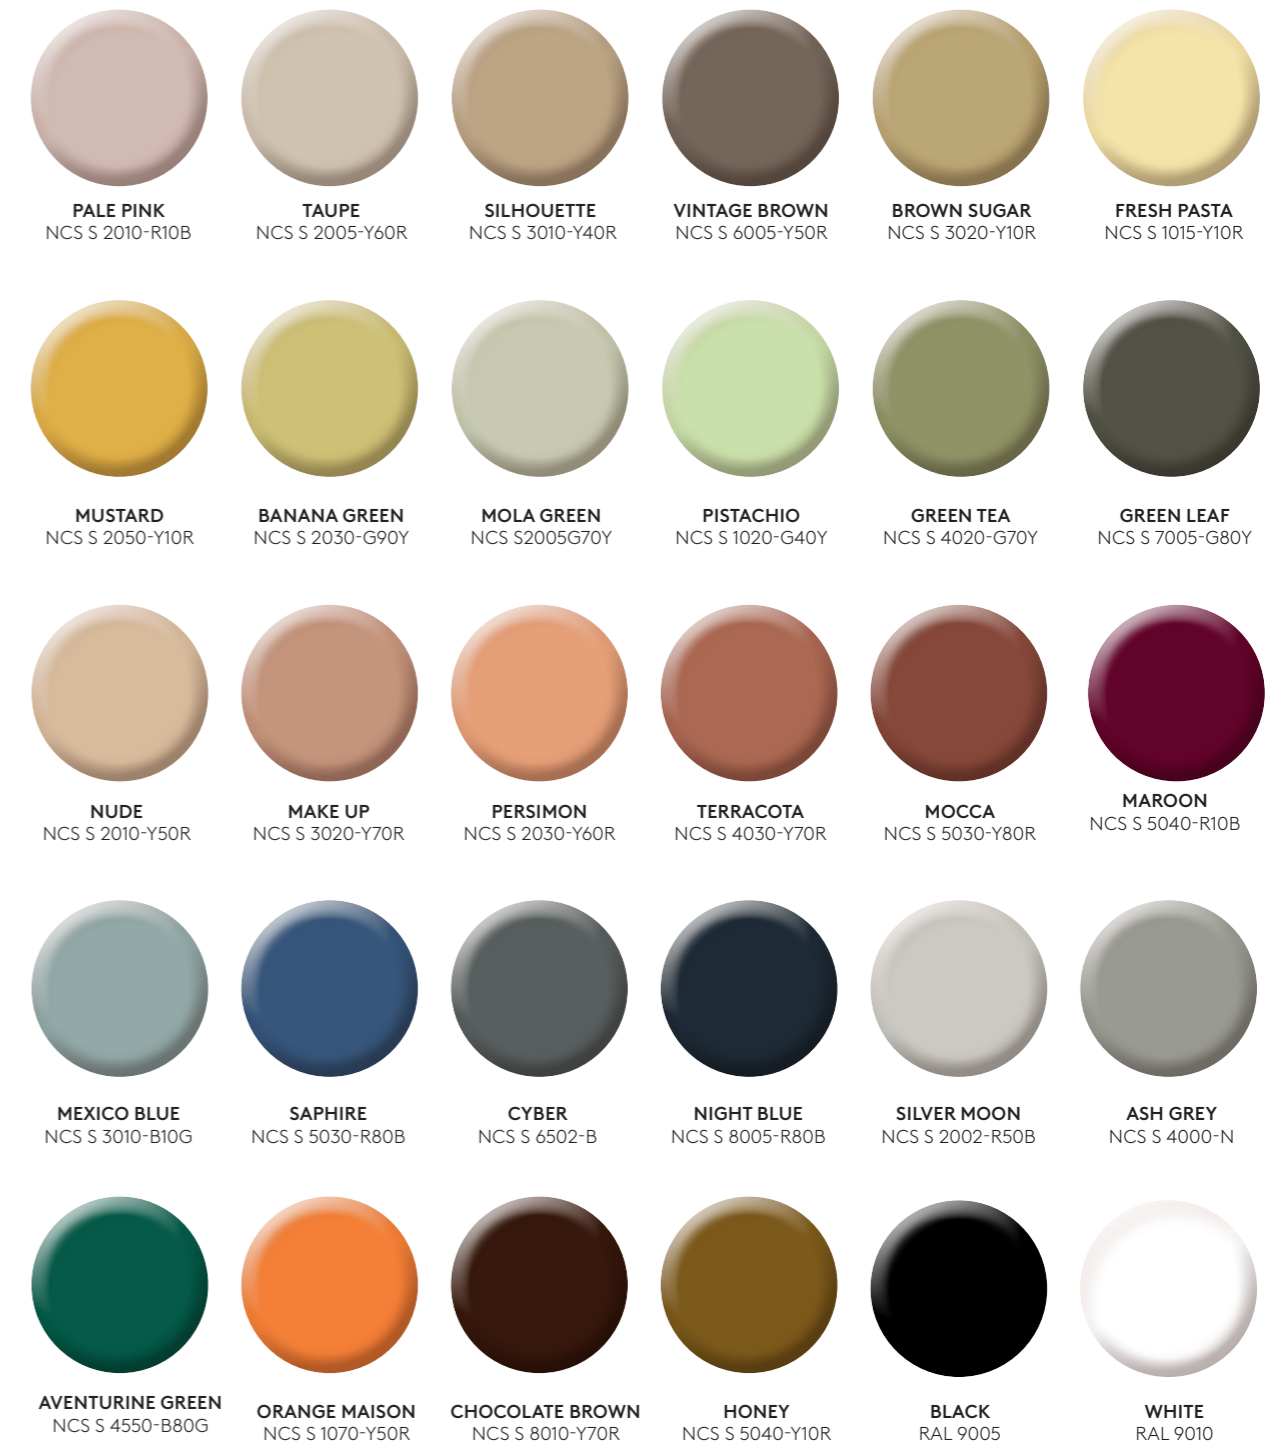

MATT BLACK

MATT WHITE

LEATHER

BLACK

ORANGE

LIGHT BROWN

BROWN

BRAIDED
BLACK

MARBLE

WHITE

GREEN

BLACK

BROWN

TRAVERTINE

ALABASTER

ALABASTER WAVE

COLOR GLASS BETTY·IPON

BLUE

AMBER

GREENISH BROWN

GREY

LAMPSHADE FABRICS

WHITE LINEN

NATURAL LINEN

WHITE

BEIGE

BLACK

GLASS NCS

The colors in the palette are approximate.
Consult NCS references.

CERAMIC NCS

The colors in the palette are approximate.
Consult NCS references.

ACCESORIES & BULBS CATALOGUE