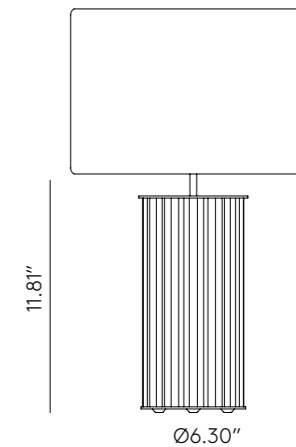

*Shade not included

ICONS