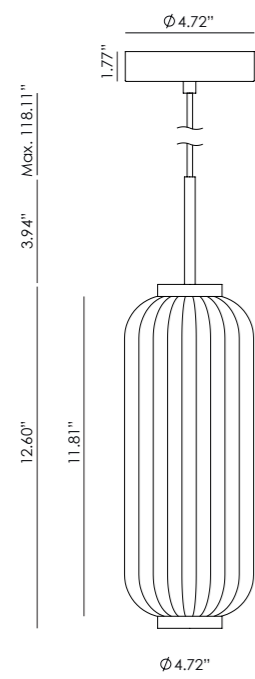

ELMA

CU1312/S

Pepe Fornas
Design 2023

EN

MATERIALS	Metal / Glass / Acrylic	
FINISHES	Metal Matt Black Aged gold	Glass Striped glass Transparent / Acrylic Opal
SPECIFICATIONS	LED strip 6W 900lm 2700K TRIAC dimmable 110-120V/24V, 50/60Hz	
ENERGY LABEL	F	

ICONS

⊕ IP20 Ⓢ Ⓡ Ⓜ Ⓟ Ⓠ Ⓡ Ⓢ Ⓣ