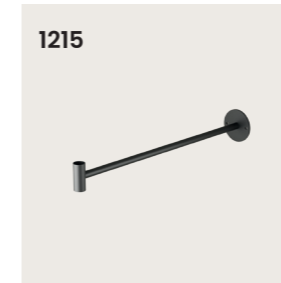

MATERIAL
ALABASTER

SIZES
Ø7.87"
Ø13.78"

1097

FINISH
CERAMIC

MATERIAL
CERAMIC

SIZES
Ø7.87"
Ø11.81"

1125

FINISH
NATURAL
BLACK

SIZES
Ø11.81"
Ø19.69"

1160/30

FINISH
BLACK

MATERIAL
NATURAL FIBER

SIZES
Ø11.81"

1215

DESCRIPTION
Support for wall hanging fixing

1218