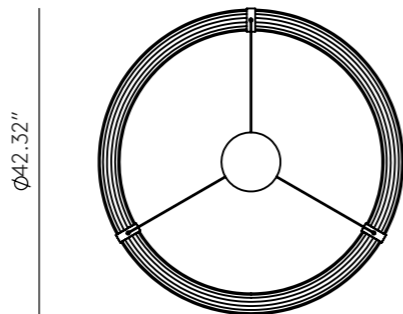

EN

MATERIALS	Metal / Acrylic	
FINISHES	Metal Aged Gold	Details Matt black
	Acrylic - Opal	
SPECIFICATIONS	LED strip 22W 2200 lm dimmable (adjust power and temperature) 110-120V/24V, 50/60Hz	
ENERGY LABEL	F