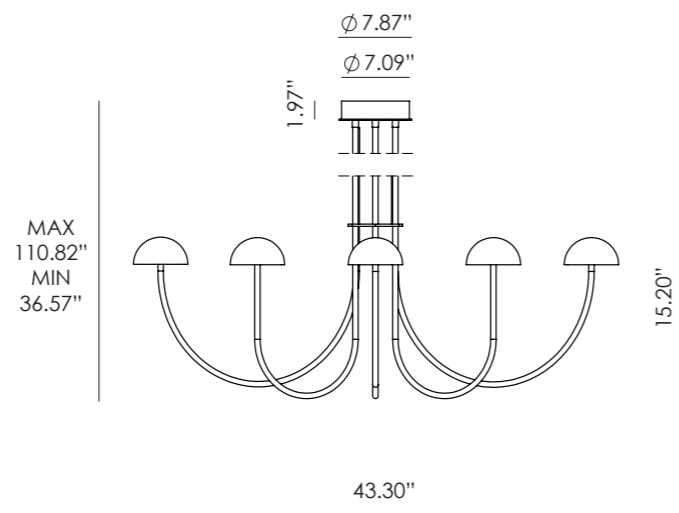

EN

MATERIALS	Steel/Marble	
FINISHES	Steel	Marble
	Matt black -	Black
	Aged gold -	White
		Travertine
SPECIFICATIONS	6 x Led Plate 9W 5400lm 2700K Dimmer Dali-Push driver 110-120V/24V, 50/60 Hz	
ADJUSTABLE HEIGHT	The height is configured during the installation of the pendant, threading the different tubes (4x19.69")	
ENERGY LABEL	F