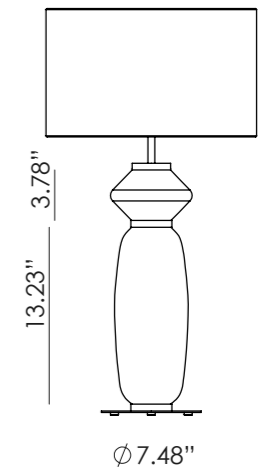

*Shade not included

ICONS