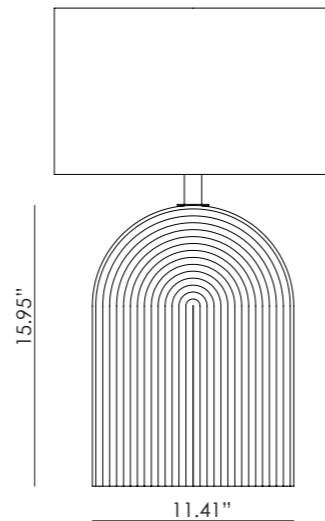

*Shade not included

ICONS