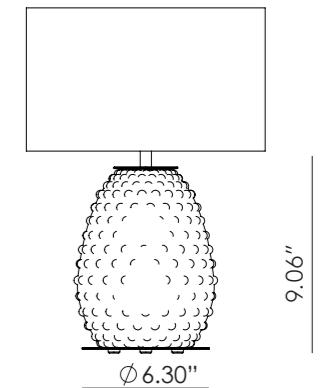

*Shade not included

ICONS