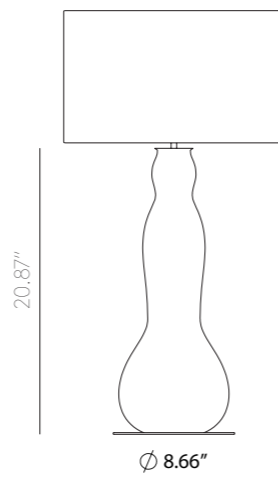

EN

MATERIALS	Metal / Glass		
FINISHES	Metal Matt Black Matt White Matt Brass	Shiny Gold Chrome Satin Nickel	Glass (Hand painted) See colors palette p.108
SPECIFICATIONS	E26 Max. 15 W (not included) 110-120 V, 50/60 Hz		
DIMMABLE OPTION	B211 7W (Dimmable) + Dimmer Consult price list		
ENERGY LABEL	E