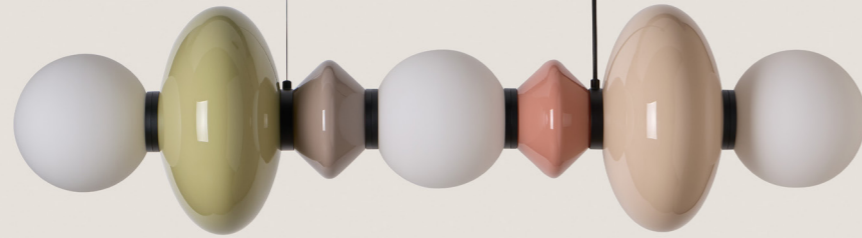

MAPI

CU1235/H

Colour glass:
Left to right: Green tea / Vintage Brown / Terracota / Nude