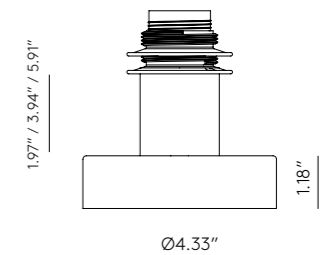

JF Sevilla
Design 2019

Image colors:
Pale pink, Make Up, White,
Mustard, Mexico Blue

EN

MATERIALS	Steel	
FINISHES	Support Black Gold Chrome	Fabrics Check color palette
SPECIFICATIONS	E26 Max. 15W (Bulb not included) 110-120 V, 50/60 Hz	
ENERGY LABEL	E	
BULB RECOMMENDED	B038/ORO	
DISC SIZE	9.84" - 13.78"