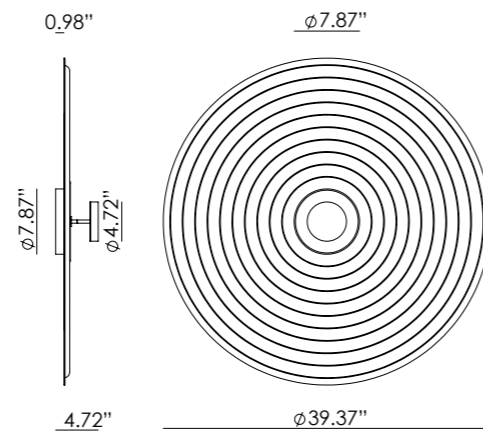

Pepe Fornas
Design 2017

EN

MATERIALS	Metal / Marble / Acoustic disc	
FINISHES	Body Matt black Aged gold Disc See palette colours	Accessory Black marble Aged gold metal
SPECIFICATIONS	Integrated LED 13W 950lm 2700K TRIAC Dimmable 110-120 V, 50/60 Hz	
ENERGY LABEL	F