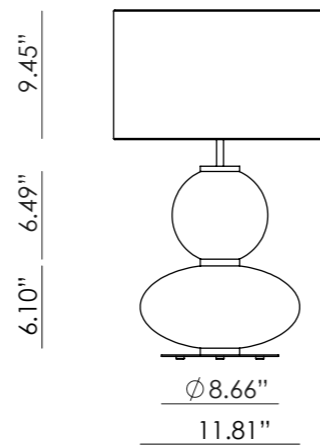

*Shade not included

ICONS

EN

MATERIALS	Metal / Glass	
FINISHES	Metal Matt black	Glass See colour palette p. 108 Washers Matt black
SPECIFICATIONS	E26 max. 15W LED (Not included) 110-120V, 50/60 Hz	
DIMMABLE OPTION	B211 7W (Dimmable) + Dimmer: Consult price list	
ENERGY LABEL	E