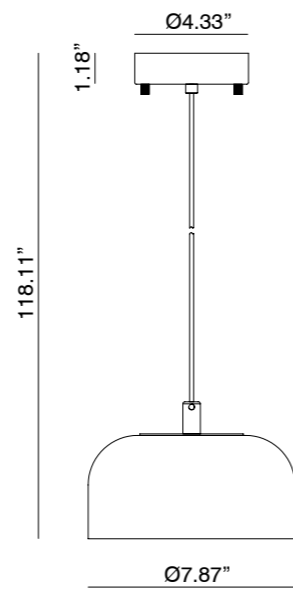

*Other smoked finish (Ambar / Greenish Brown / Grey / Blue)

ICONS