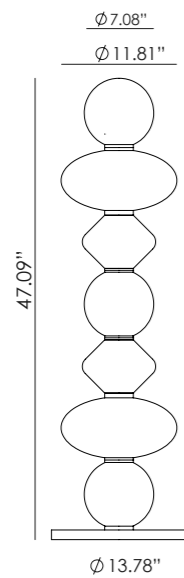

MAPI

PUI235

Pepe Fornas
Design 2024

MATERIALS	Marble / Aluminium / Glass	
FINISHES	Metal Matt black	Glass* See colour palette p. 108
	Shades Opal	Marble Matt black
SPECIFICATIONS	3 x LED strip 10W 3000lm 2700K TRIAC dimmable Dimmer Switch on cable 110-120V/24V, 50/60 Hz	
ENERGY LABEL	F	

ICONS

Glass colour: Up to down
Cyber, Ash grey, Fresh pasta, Persimon

*Handpainted.