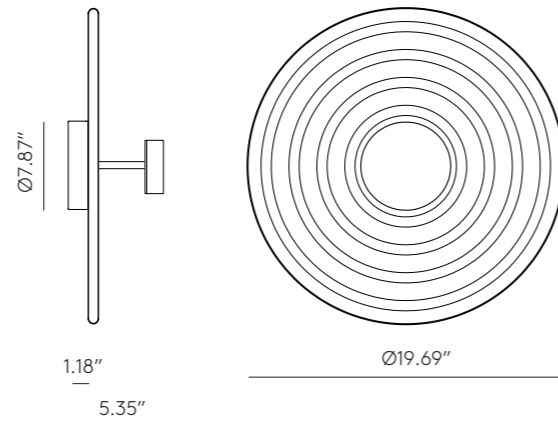

EN

MATERIALS	Steel Resin	
FINISHES	Steel Matt Brass Black	Resin White Colour palette
SPECIFICATIONS	Integrated led 5W 500lm 2700K TRIAC Dimmable 110-120V/24V, 50/60Hz