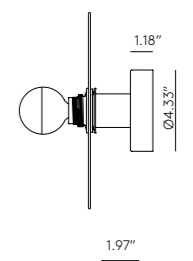

ICONS

EN

MATERIALS	Steel / Glass	
FINISHES	Metal Shinny Gold Chrome Black	Glass Amber Pink Dark Blue Turquoise Brown
SPECIFICATIONS	E26 Max. 15W (Not included) 110-120 V, 50/60 Hz	
ENERGY LABEL	E	
BULB RECOMMENDED	B038/CROMO