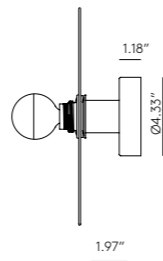

FEST

A1053+1223

JF Sevilla
Design 2016

EN

MATERIALS	Steel / Glass	
FINISHES	Metal Shinny Gold Chrome Black	Glass Amber Pink Dark Blue Turquoise Brown
SPECIFICATIONS	E26 Max. 15W (Not included) 110-120 V, 50/60 Hz	
ENERGY LABEL	E	
BULB RECOMMENDED	B038/CROMO	