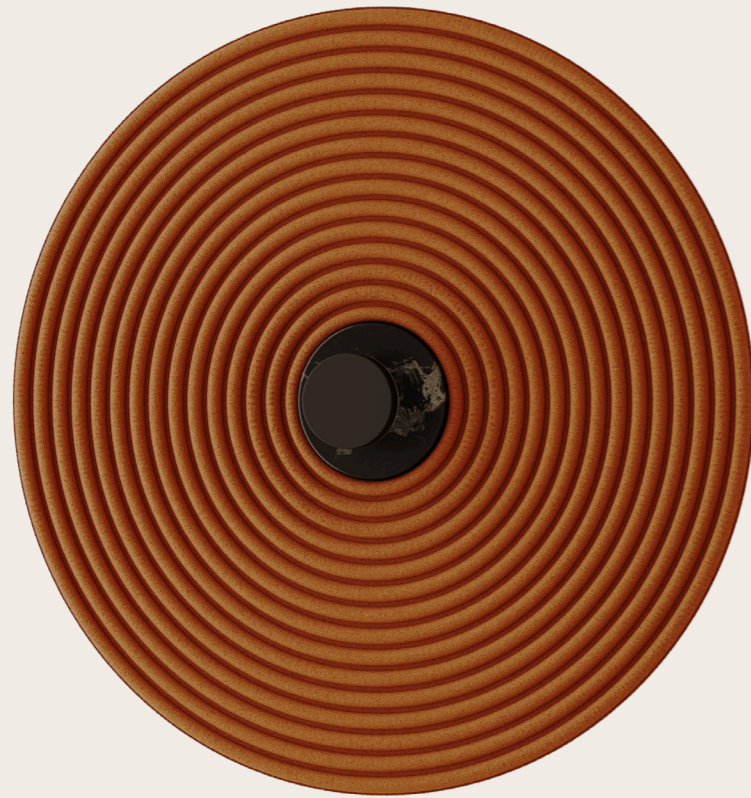

TICO

AU1095/100

Colour image:
Terracota

AC Studio
Design 2024

VASTER

AU1092