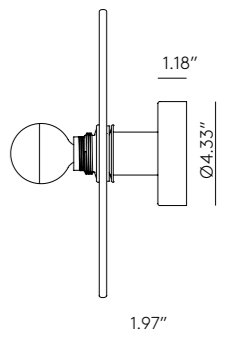

EN

MATERIALS	Steel Alabaster
FINISHES	Metal Shiny Gold Chrome Black
SPECIFICATIONS	E26 Max. 15W (Not included) 110-120 V, 50/60 Hz
ENERGY LABEL	E