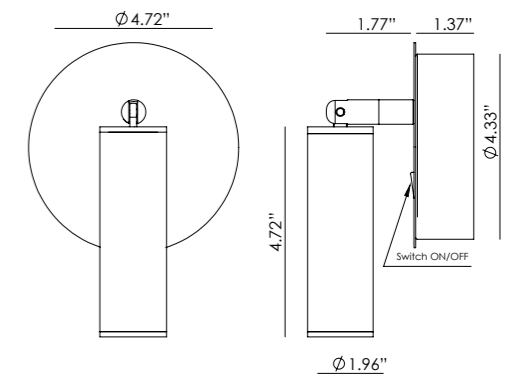

AC Studio
Design 2024

EN		
MATERIALS	Metal / Braided leather	
FINISHES	Metal Matt black Aged gold	Leather Black Brown Grey
SPECIFICATIONS	LED chip 3W 300lm 2700K TRIAC Dimmable 110-120V, 50/60 Hz