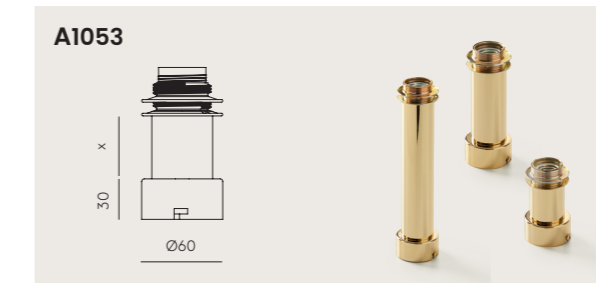

A1053

FINISH
SHINNY GOLD
CHROME
WHITE
BLACK

MATERIAL
METAL

BULB
E26

DIMENSIONS (x)
1.97"
3.94"
5.91"

MATERIAL
METAL

BULB
E26