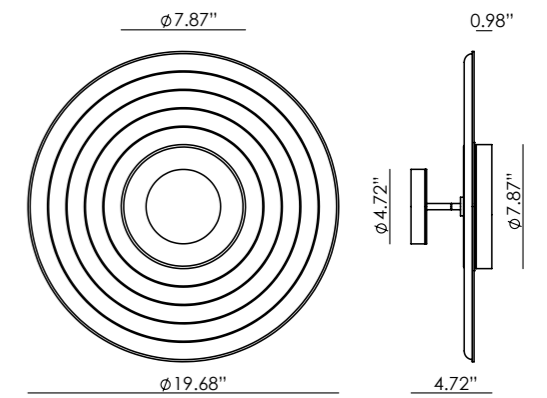

AC Studio
Design 2024

Colour image:
Brown Sugar

EN

MATERIALS	Metal / Marble / Acoustic disc	
FINISHES	Body Matt black Aged gold Disc See palette colours	Accessory Black marble Aged gold metal
SPECIFICATIONS	Integrated LED 13W 950lm 2700K TRIAC Dimmable 110-120V, 50/60 Hz