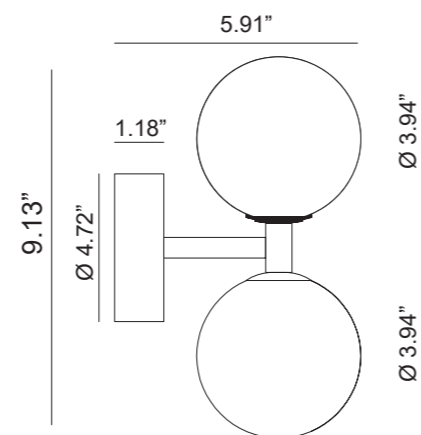

DALT

AU1280

Pepe Fornas
Design 2019

ABBY

AU1259/4

AC Studio
Design 2018

EN

MATERIALS	Steel / Marble / Glass		
FINISHES	Metal Matt Black Aged Gold	Marble White Green Black Brown	Glass Shade Opal
SPECIFICATIONS	Bulb G9 Led 5W 450lm 2700K (included) 110-120 V, 50/60 Hz		
ENERGY LABEL	E		

ICONS

EN

MATERIALS	Steel
FINISHES	Steel Matt Brass
SPECIFICATIONS	4 x E26 Max. 15W (Not included) 110-120 V, 50/60 Hz
ENERGY LABEL	E
IMAGE COMPOSITION	1038/25 - 1096/25 x 2 - 1038/35

ICONS

* Articulated structure (Accessories not included)