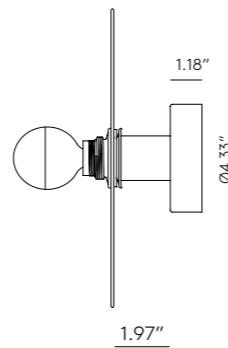

Fornasevi
Design 2022

EN

MATERIALS	Steel / Alabaster
FINISHES	Metal Shiny Gold Black Chrome
SPECIFICATIONS	E26 Max. 15W (Not included) 110-120 V, 50/60 Hz
ENERGY LABEL	E
BULB IMAGE	B038/ORO
DISC SIZE	9.84" - 13.78"