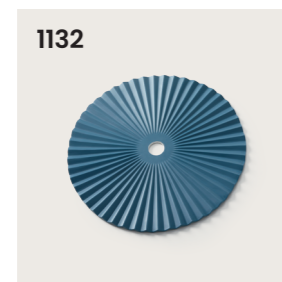

1132

FINISH
WHITE
BLACK
COLOR,
CONSULT US

MATERIAL
RESIN

SIZES
Ø19.69"