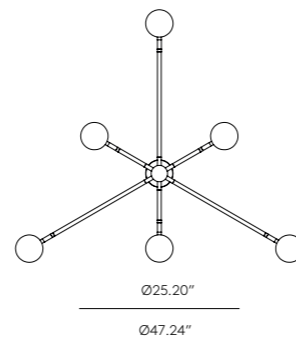

Agustín Gascón
Design 2018

EN

MATERIALS	Steel / Marble / Glass		
FINISHES	Body Matt Black Aged Gold	Marble Black Green White Brown	Glass shade Opal
SPECIFICATIONS	Bulbs G9 Led 6 x 5W 2700lm 2700K (Included) 110-120V, 50/60 Hz		
ENERGY LABEL	E		
ADJUSTABLE HEIGHT	The height is configured during the installation of the pendant, threading the different tubes (1 x 5.91"cm + 3 x 11.81")