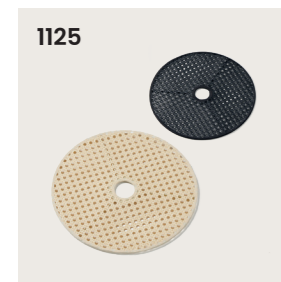

MATERIAL
ALABASTER

SIZES
Ø7.87"
Ø13.78"

1097

FINISH
CERAMIC

MATERIAL
CERAMIC

SIZES
Ø7.87"
Ø11.81"

1125

FINISH
NATURAL
BLACK