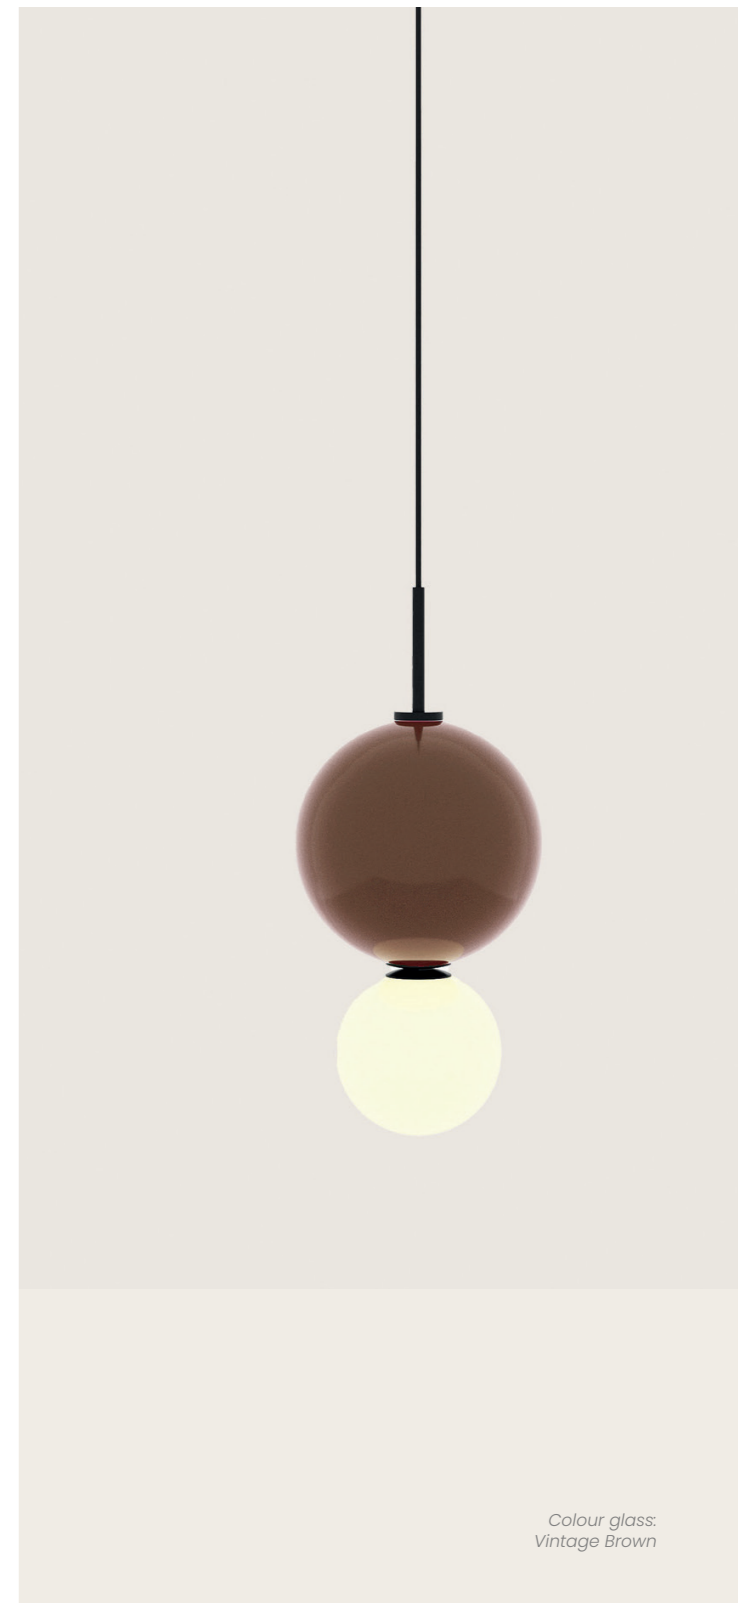

ULON

CU1236

EN		
MATERIALS	Metal / Acrylic	
FINISHES	Metal Matt Black	Glass See our colour palette p. 108
SPECIFICATIONS	G9 5W 450lm 2700K dimmable 110-120 V, 50/60 Hz	
ENERGY LABEL	E	

ICONS

IP20

Colour glass:
Vintage Brown