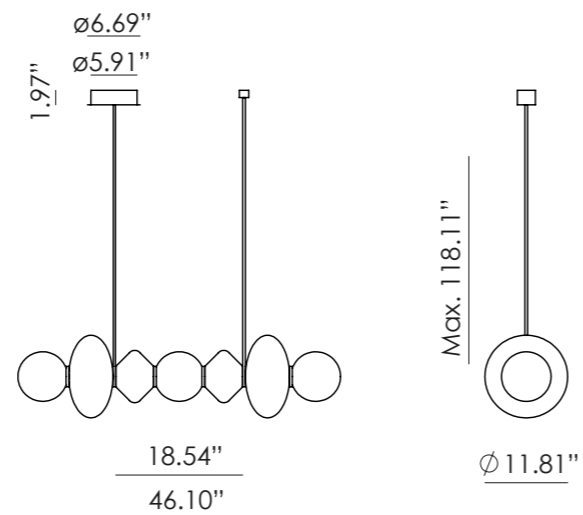

MAPI

CU1235/H

Colour glass:
Left to right: Green tea / Vintage Brown / Terracota / Nude

Pepe Fornas
Design 2024

MAPI

CU1235/V

Pepe Fornas
Design 2024

MATERIALS	Aluminium / Glass		
FINISHES	Metal Matt Black	Glass See colour palette p. 108	Shades Opal
SPECIFICATIONS	3 xLED strip 5W 1500 lm 2700K TRIAC dimmable 3m black textile cable 110-120 V, 50/60 Hz		
ENERGY LABEL	E		

ICONS

MATERIALS	Aluminium / Glass		
FINISHES	Metal Matt Black	Glass See colour palette p. 108	Shades Opal
SPECIFICATIONS	3 xLED strip 5W 1500 lm 2700K TRIAC dimmable 3m black textile cable 110-120V, 50/60 Hz		
ENERGY LABEL	F		

ICONS