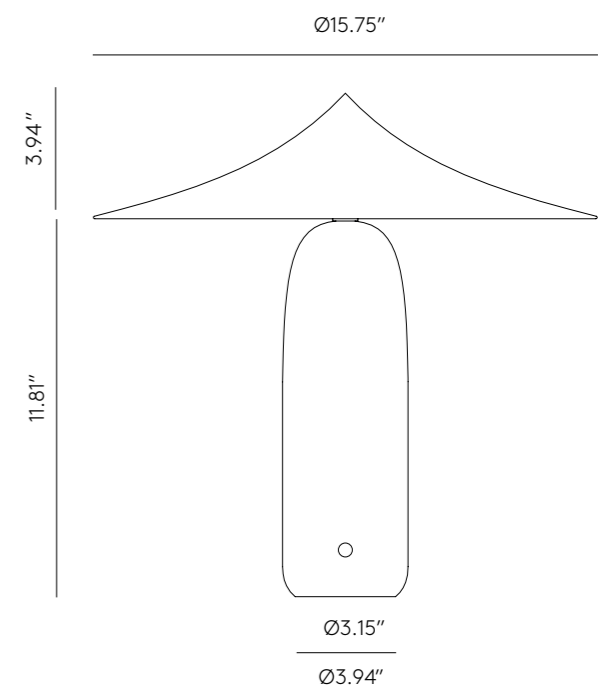

TABLE

KINE

SU1288

Pepe Fornas
Design 2020

EN	MATERIALS	Steel Marble	
	FINISHES	Base Matt Black Marble Matt White Marble	Shade Textured Black Textured White Matt Brass
	SPECIFICATIONS	Integrated LED plate 10W 900lm 2700K 110-120V/24V, 50/60Hz Touch Me Dimmer	
	ENERGY LABEL	F	