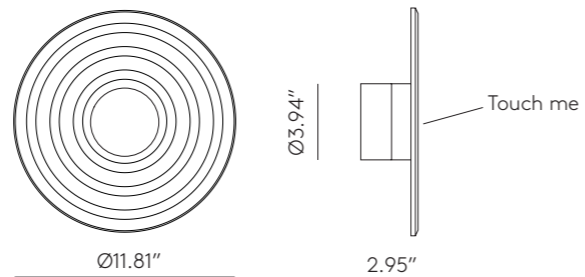

JF Sevilla
Design 2019

Colour hand painted:
Pale Pink

EN

MATERIALS	Steel / Glass
FINISHES	Metal Canopy: Matt Black Touch me: Matt Brass Glass Opal
SPECIFICATIONS	Integrated LED 5W 500lm 2700K TRIAC Dimmable 110-120 V/24V, 50/60 Hz Touch me
ENERGY LABEL	F