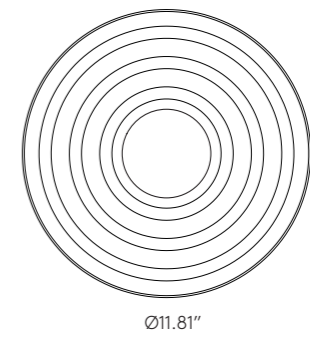

EN

MATERIALS	Steel Alabaster
FINISHES	Metal Shiny Gold Chrome Black
SPECIFICATIONS	E26 Max. 15W (Not included) 110-120 V, 50/60 Hz
ENERGY LABEL	E