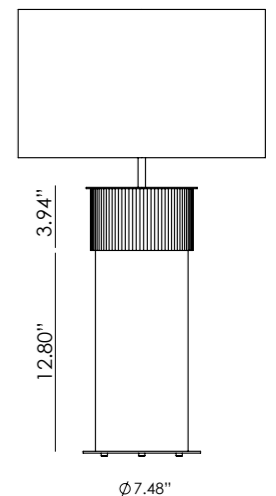

*Shade not included

ICONS