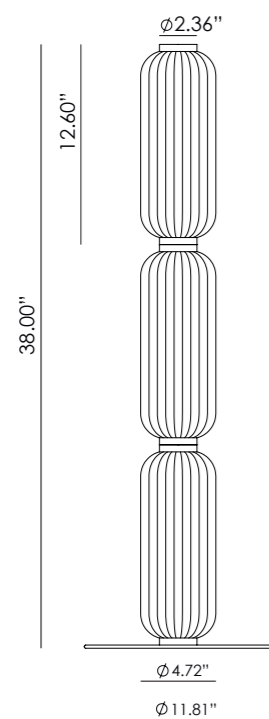

ELMA

PU1312

Pepe Fornas
Design 2023

EN

MATERIALS	Metal / Glass / Acrylic		
FINISHES	Metal Matt Black Aged Gold	Glass Striped glass (Transparent)	Acrylic Opal
SPECIFICATIONS	LED strip 3x9W 2000lm 2700K TRIAC dimmable 110-120V/24V, 50/60Hz		
ENERGY LABEL	F		

ICONS