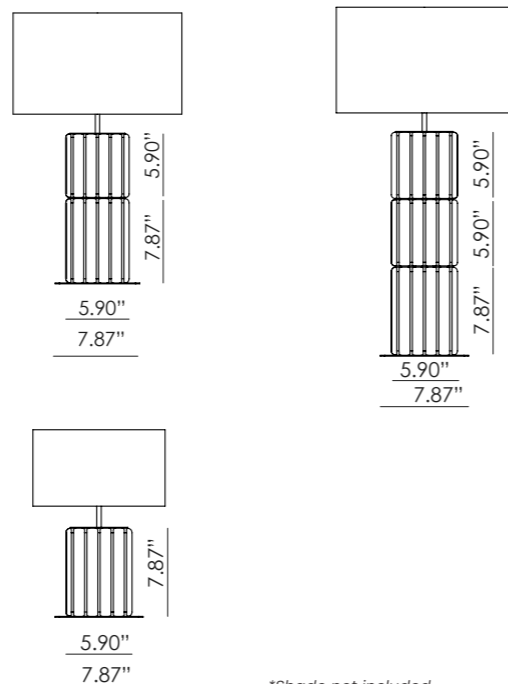

*Shade not included

ICONS