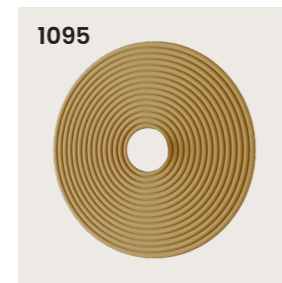

MATERIAL
METAL

SIZES
Ø9.84"
Ø13.78"

1093/50

FINISH
WHITE

MATERIAL
RESIN

SIZES
SEE COLOUR
PALLETTE
Ø19.69"

1094/30

FINISH
NATURAL

MATERIAL
ALABASTER

SIZES
Ø11.81"

1095

FINISH
COLORS PALETTE

MATERIAL
ACUSTIC DISC

SIZES
Ø19.69"
Ø39.37"

1096

FINISH
NATURAL