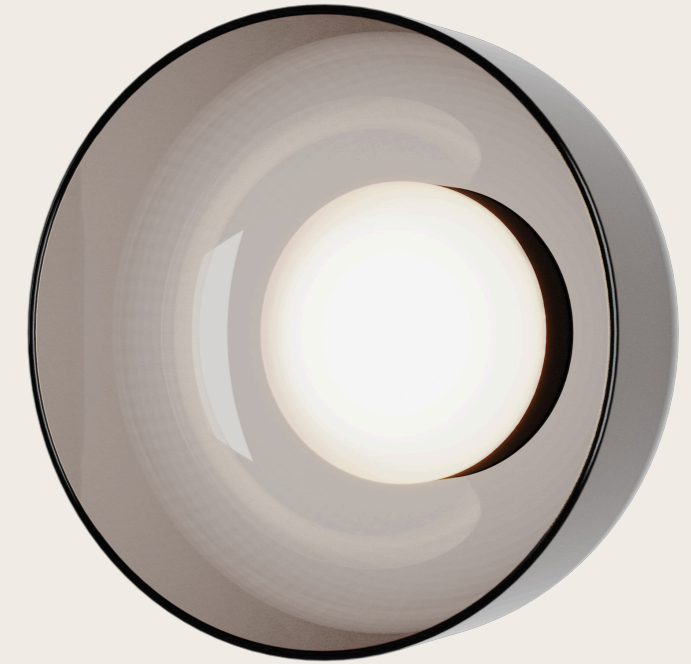

IPON

AU1316