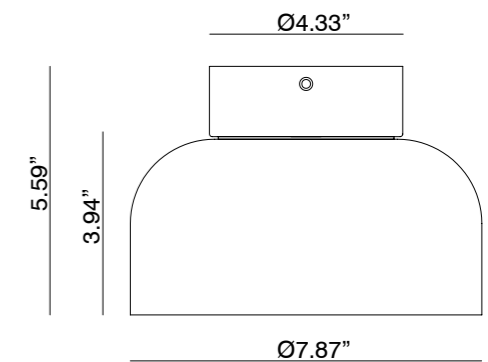

ICONS

EN

MATERIALS	Metal Clear glass
FINISHES	<table border="1"> <tr> <th>Metal</th> <th>Shade</th> </tr> <tr> <td>Matt black</td> <td>Clear glass</td> </tr> <tr> <td>Aged gold</td> <td>(standard)*</td> </tr> </table>
SPECIFICATIONS	LED plate dimmable 10W 810lm 2700K TRIAC Dimable driver on canopy 110-120V/24V, 50/60 Hz
ENERGY LABEL	F