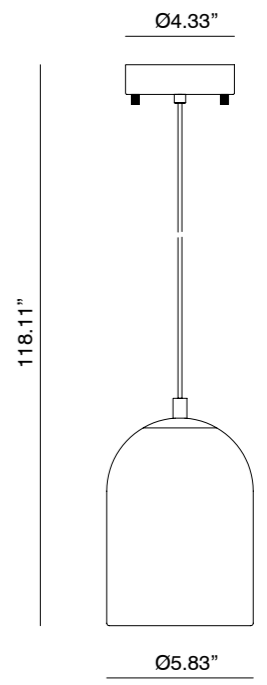

Pepe Fornas
Design 2024

EN	MATERIALS Steel / Ceramic / Marble		
FINISHES	Metal details	Marble	Ceramic
	Matt brass	White	See color palette
	Shiny gold	Black	Canopy
	Matt black	Green	Black
	Matt white	Brown	White
	Chrome		
	Satin nickel		
SPECIFICATIONS	E26 max. 15W (not included) 110-120V, 50/60 Hz		
ENERGY LABEL	E