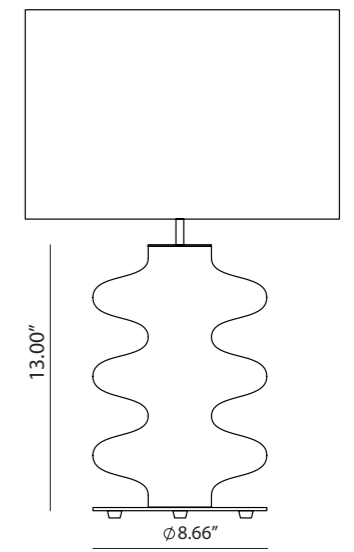

AC Studio
Design 2020

Colour ceramics:
Terracotta

EN	MATERIALS Metal / Ceramics	
	FINISHES	Metal Matt Black Matt White Matt Brass Shiny Gold Chrome Satin Nickel
		Ceramic (Hand painted) See colour palette p. 108
	SPECIFICATIONS (UE)	E26 Max. 15W (not included) 110-120 V, 50/60 Hz
	DIMMABLE OPTION	B2II 7W (Dimmable) + Dimmer
	ENERGY LABEL	E