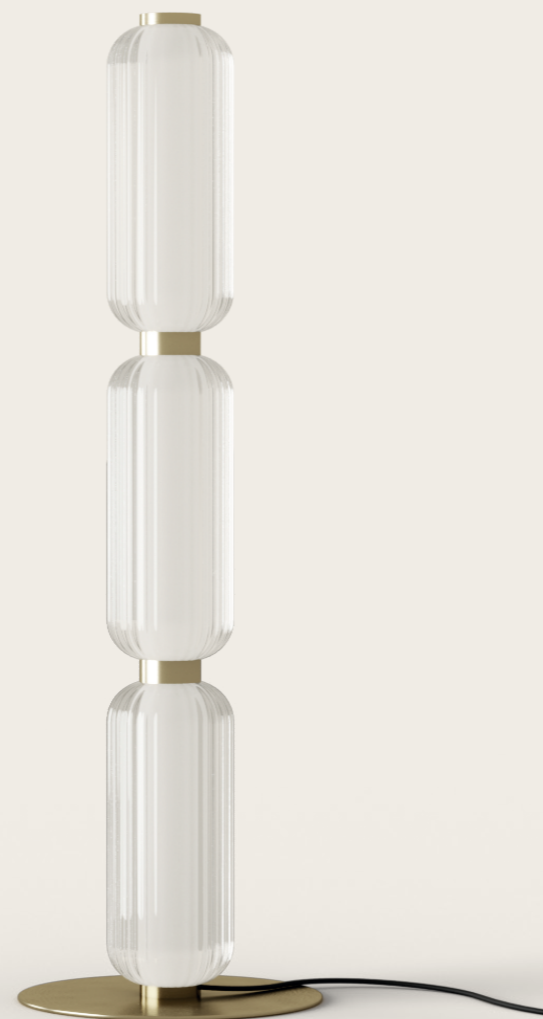

ELMA

PU1312

Pepe Fornas
Design 2023

EN

MATERIALS	Metal / Glass / Acrylic		
FINISHES	Metal Matt Black Aged Gold	Glass Striped glass (Transparent)	Acrylic Opal
SPECIFICATIONS	LED strip 3x9W 2000lm 2700K TRIAC dimmable 110-120V/24V, 50/60Hz		
ENERGY LABEL	F		

ICONS