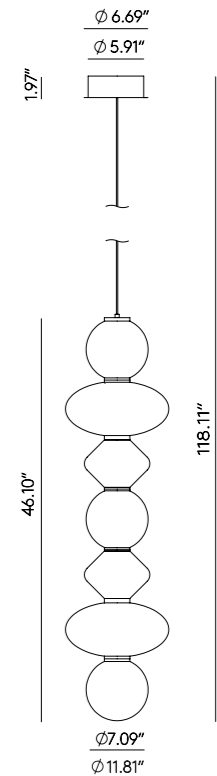

ICONS

MATERIALS	Aluminium / Glass		
FINISHES	Metal Matt Black	Glass See colour palette p. 108	Shades Opal
SPECIFICATIONS	3 xLED strip 5W 1500 lm 2700K TRIAC dimmable 3m black textile cable 110-120V, 50/60 Hz		
ENERGY LABEL	F