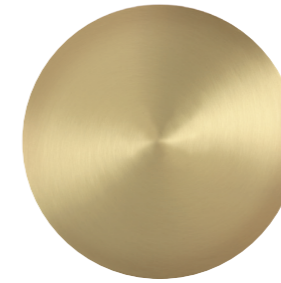

ICONS

FINISHES

METAL COLOR PALETTE

AGED GOLD

MATT BRASS

SHINY GOLD

CHROME

SATIN NICKEL