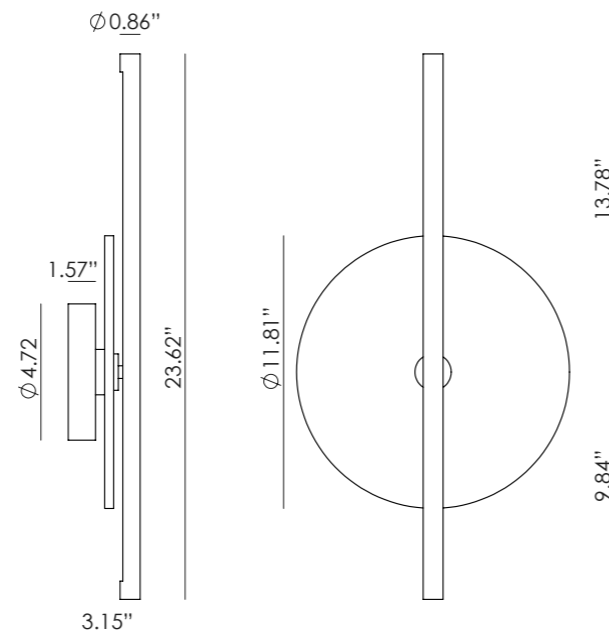

Pepe Fornas
Design 2024

Colour glass:
Grey

EN

MATERIALS	Metal Alabaster
FINISHES	<table border="1"> <tr> <th>Metal</th> <th>Disc</th> </tr> <tr> <td>Matt black</td> <td>Alabaster</td> </tr> <tr> <td>Aged gold</td> <td>Black marble</td> </tr> <tr> <td></td> <td>White marble</td> </tr> </table>
SPECIFICATIONS	LED strip 16W 1500lm 2700K TRIAC Dimmable 110-120 V, 50/60 Hz
ENERGY LABEL	F