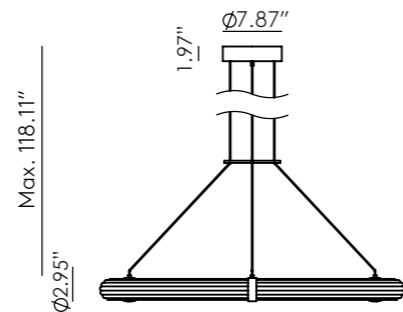

EN

MATERIALS	Metal / Acrylic	
FINISHES	Metal Aged Gold	Details Matt black
	Acrylic - Opal	
SPECIFICATIONS	LED strip 22W 2200 lm dimmable (adjust power and temperature) 110-120V/24V, 50/60Hz	
ENERGY LABEL	F