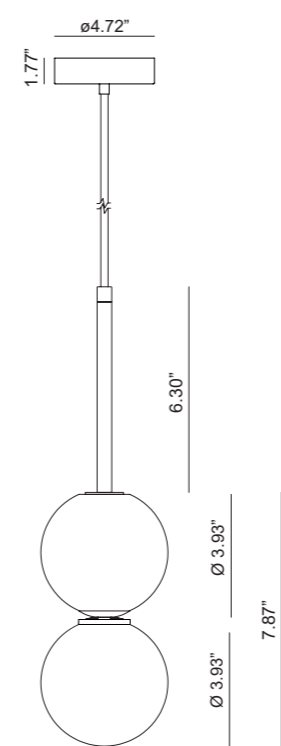

DALT

CU1280

EN			
MATERIALS	Steel / Marble / Glass		
FINISHES	Body	Marble	Glass shade
	Matt Black	White	Opal
	Matt Black	Black	
	Aged Gold	Green	
SPECIFICATIONS	Bulb G9 Led 5W 450lm 2700K (Included) 110-120V, 50/60 Hz		
ENERGY LABEL	E		

ICONS