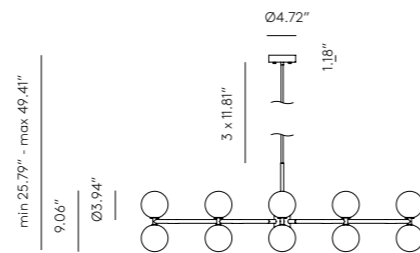

Agustín Gascón
Design 2018

EN

MATERIALS	Steel / Marble / Glass		
FINISHES	Body Matt Black Aged Gold	Marble Black Green White Brown	Glass shade Opal
SPECIFICATIONS	Bulbs G9 Led 6 x 5W 2700lm 2700K (Included) 110-120V, 50/60 Hz		
ENERGY LABEL	E		
ADJUSTABLE HEIGHT	The height is configured during the installation of the pendant, threading the different tubes (1 x 5.91"cm + 3 x 11.81")