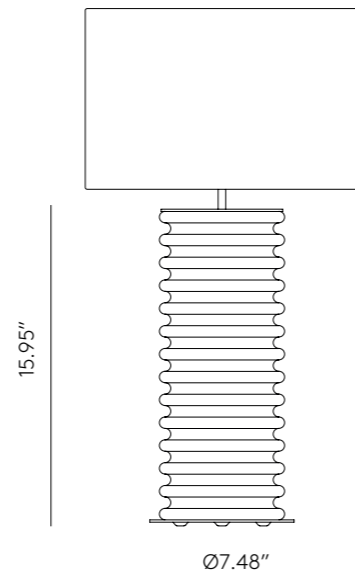

15.95"

Ø7.48"

*Shade not included

ICONS