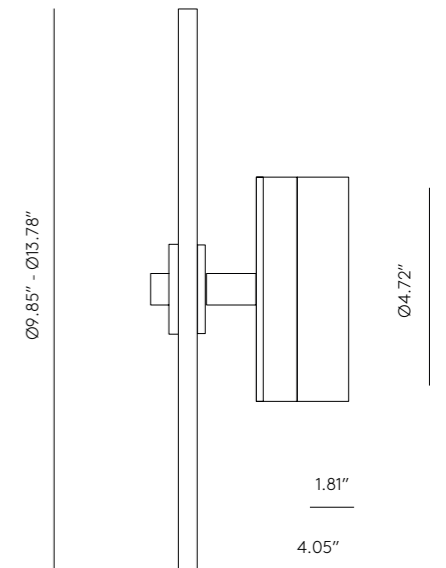

ICONS

* Accessories and bulbs not included

EN	
MATERIALS	Steel Blown Glass
FINISHES	Metal Matt Black
SPECIFICATIONS	Integrated LED plate 9W 900lm 2700K TRIAC Dimmable 110-120 V/24V, 50/60 Hz
ENERGY LABEL	F