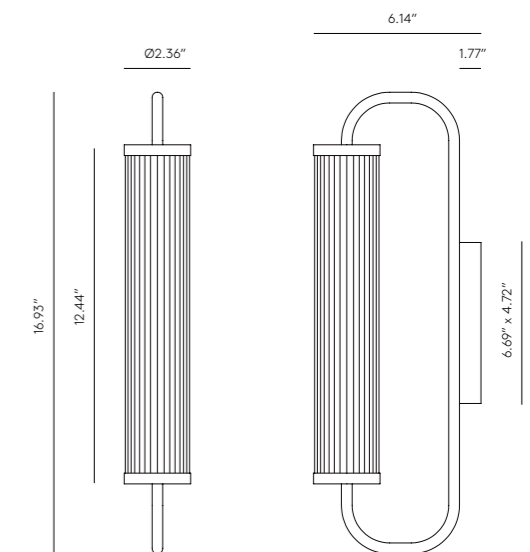

ICONS

ISON

AU1298

Pepe Fornas
Design 2021

EN	
MATERIALS	Steel Glass
FINISHES	Metal Aged gold Matt black Glass Fluted glass
SPECIFICATIONS	LED Strip 6W 600lm 2700K TRIAC Dimmable 110-120V - 50/60 Hz
ENERGY LABEL	F