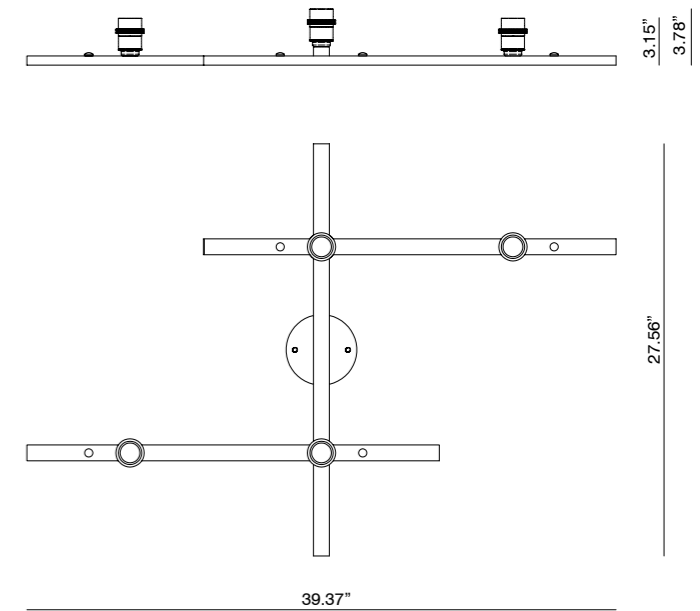

ICONS

EN

MATERIALS	Steel
FINISHES	Steel Matt Brass
SPECIFICATIONS	4 x E26 Max. 15W (Not included) 110-120 V, 50/60 Hz
ENERGY LABEL	E
IMAGE COMPOSITION	1038/25 - 1096/25 x 2 - 1038/35

ICONS

* Articulated structure (Accessories not included)