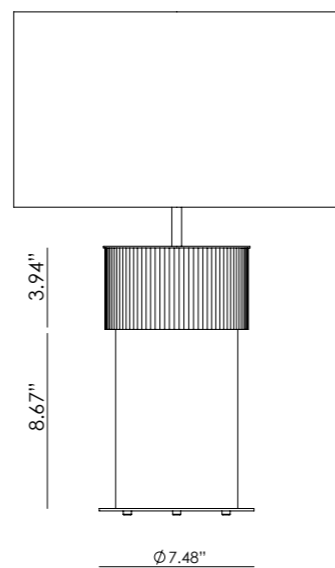

*Shade not included

ICONS

ROCK

NACU141/S

AC Studio
Design 2024

Colour ceramics:
Make Up

EN

MATERIALS	Metal / Ceramic / Glass	
FINISHES	Metal Matt black Matt white Matt brass Shiny gold Chrome Satin Nickel	Ceramics & Glass See colour palette p.108
SPECIFICATIONS	E26 max. 15W LED (Not included) 110-120V, 50/60 Hz	
DIMMABLE OPTION	B211 7W (Dimmable) + Dimmer: Consult price list	
ENERGY LABEL	E	