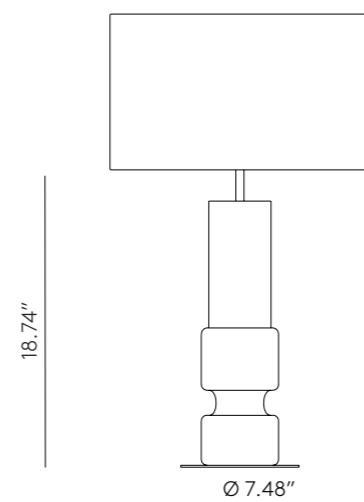

EN

MATERIALS	Metal / Glass	
FINISHES	Metal Matt Black Matt White Matt Brass Shiny Gold Chrome Satin Nickel	Glass (Hand painted) See colors palette p. 108
SPECIFICATIONS	E26 Max. 15 W (not included) 110-120 V, 50/60 Hz	
DIMMABLE OPTION	B211 7W (Dimmable) + Dimmer Consult price list	
ENERGY LABEL	E