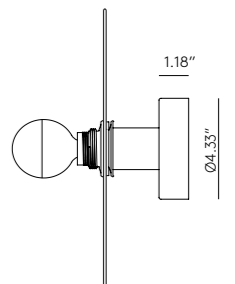

1.97" / 3.94" / 5.91"

* Each piece sold separately

ICONS

EN

MATERIALS	Steel /Ceramic
FINISHES	Metal Shiny Gold Chrome Black
SPECIFICATIONS	E26 Max. 15W (Not included) 110-120 V, 50/60 Hz
ENERGY LABEL	E
BULB IMAGE	B038/GOLD
DISC SIZE	7.87" - 11.81"

Ø7.87" - 11.81"