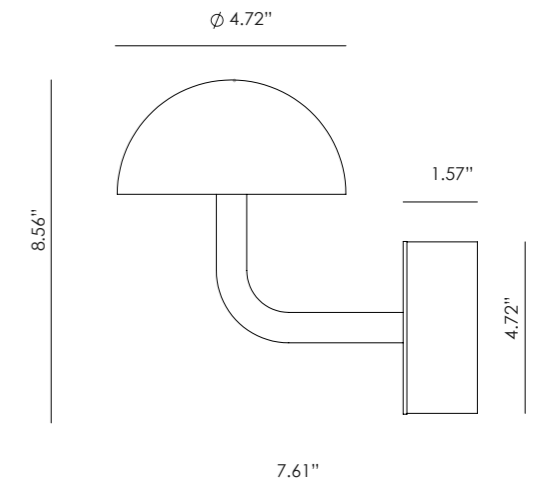

ICONS

EN

MATERIALS	Steel Marble	
FINISHES	Steel Matt black Aged gold	Marble Black White Travertine
SPECIFICATIONS	Led Plate 9W 810lm 2700K Dimmer Dali-Push driver 110-120V/24V, 50/60 Hz	
ENERGY LABEL	F