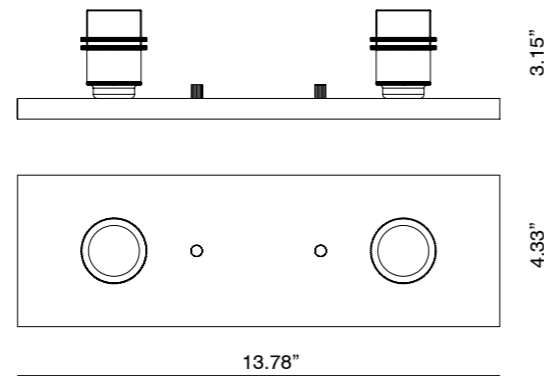

ABBY

AU1259/2

AC Studio
Design 2022

SUAL

AU1255

Fornasevi
Design 2020

EN	
MATERIALS	Steel
FINISHES	Steel Matt Brass Matt black
SPECIFICATIONS	2 x E26 Max. 15W (Not included) 110-120 V, 50/60 Hz Maximum compatible accessory diameter 35cm
ENERGY LABEL	E
IMAGE COMPOSITION	1038/35 - 1218/30