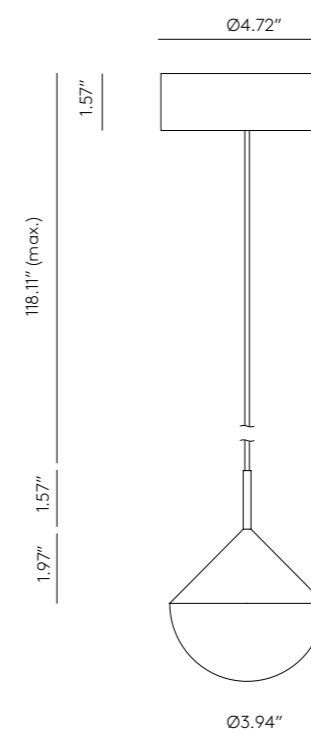

NINO

CU1275

EN		
MATERIALS	Steel / Optical glass	
FINISHES	Metal Matt Black Matt Brass	Shade Optic glass
SPECIFICATIONS	Led Plate 7W 700lm 2700K (included) Dimmable 110-120V/24V, 50/60 Hz	
ENERGY LABEL	F	

ICONS