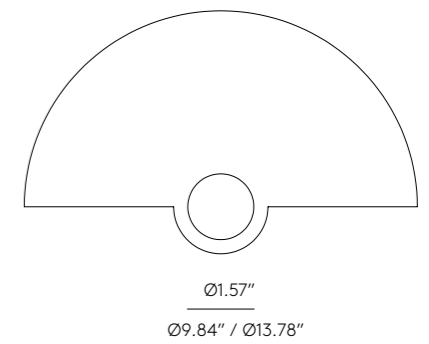

ICONS

* Alabaster: being a natural stone, it may differ in tone, veins, translucency.

HABAN

A1053+1088

JF Sevilla
Design 2019

Image colors:
Pale pink, Make Up, White,
Mustard, Mexico Blue

EN

MATERIALS	Steel	
FINISHES	Support Black Gold Chrome	Fabrics Check color palette
SPECIFICATIONS	E26 Max. 15W (Bulb not included) 110-120 V, 50/60 Hz	
ENERGY LABEL	E	
BULB RECOMMENDED	B038/ORO	
DISC SIZE	9.84" - 13.78"	