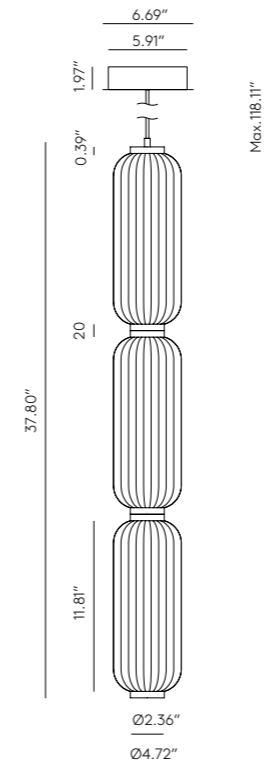

ELMA

CU1312/L

Pepe Fornas
Design 2023

MATERIALS	Metal / Glass / Acrylic	
FINISHES	Metal Matt Black Aged gold	Glass Striped glass Transparent Acrylic Opal
SPECIFICATIONS	LED strip 3x9W 2000lm 2700K TRIAC dimmable 110-120V/24V, 50/60Hz	
ENERGY LABEL	F	

ICONS