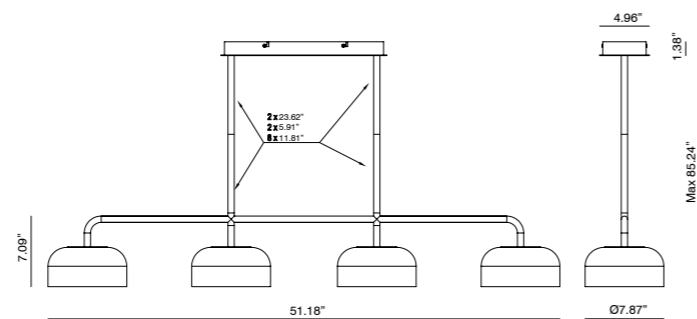

IPON

CU1316/4

Colour glass:
Blue

AC Studio
Design 2023

EN

MATERIALS	Metal / Acrylic	
FINISHES	Metal Aged Gold	Glass Clear*
SPECIFICATIONS	4 x LED plate 10W 3200 lm 2700K TRIAC dimmable 24 V 110-120 V, 50/60 Hz	
ENERGY LABEL	F	
ADJUSTABLE HEIGHT	The height is configured during the installation of the pendant, threading the different tubes (2x23.62"+2x5.91"+8x11.81")	