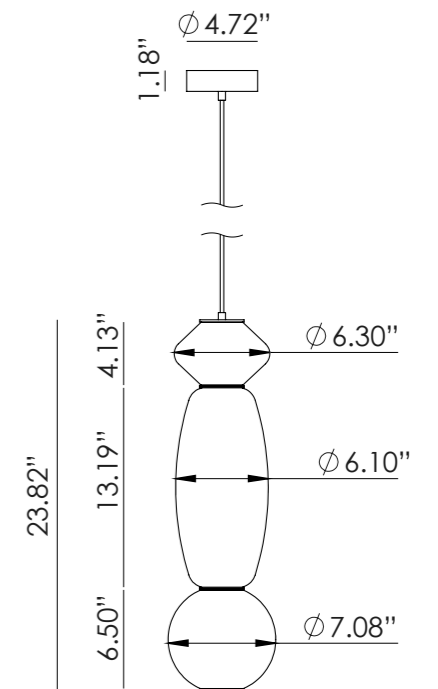

PAPI

CU1233

Jose Fornas
Design 2023

EN	MATERIALS	Glass / Steel
	FINISHES	Steel Matt black Glass See colour palette p. 108
	SPECIFICATIONS	GU10 LED (included) 5W 450lm 2700K 110-120 V, 50/60 Hz
	ENERGY LABEL	E

ICONS