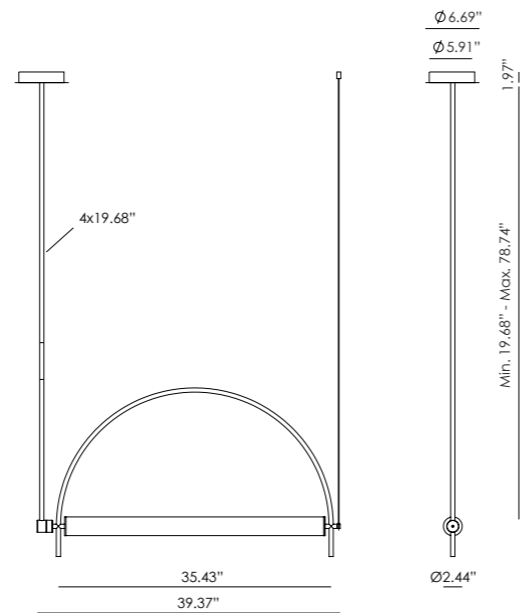

ICONS

ARC

CU1292

JF Sevilla
Design 2022

EN

MATERIALS	Steel / Acrylic	
FINISHES	Metal Matt black Aged gold	Acrylic Opal
SPECIFICATIONS	LED strip 17W 1500lm 2700K TRIAC Dimmable 110-120V/24V, 50/60 Hz	
ENERGY LABEL	F	
ADJUSTABLE HEIGHT	The height is configured during the installation of the pendant, threading the different tubes (4 x 16.69")	