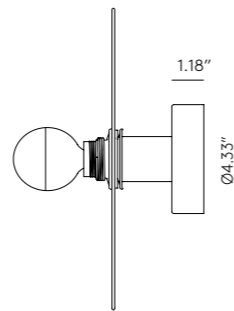

Ø11.81" / Ø23.62" / Ø35.43"

1.97" / 3.94" / 5.91"

* Each piece sold separately

ICONS

EN

MATERIALS	Steel /Ceramic
FINISHES	Metal Shiny Gold Chrome Black
SPECIFICATIONS	E26 Max. 15W (Not included) 110-120 V, 50/60 Hz
ENERGY LABEL	E
BULB IMAGE	B038/GOLD
DISC SIZE	7.87" - 11.81"