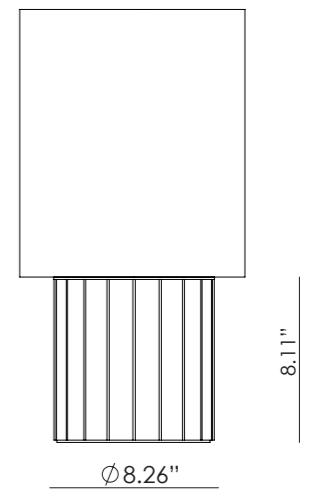

*Shade not included

ICONS