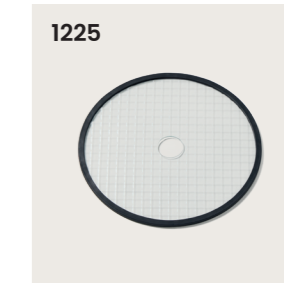

FINISH
DARK-BROWN
TRIM
LIGHT-TAUPE TRIM

MATERIAL
WICKER

SIZES
Ø11.81"
Ø19.69"

1223

FINISH
PINK
TURQUOISE
DARK BLUE
AMBER
BROWN

MATERIAL
GLASS

SIZES
Ø9.84"

1225