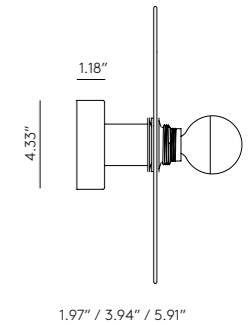

EN	MATERIALS Steel / Natural Dried Grass	
FINISHES	Metal Shiny Gold Chrome Black	Wheel Dried Grass
SPECIFICATIONS	E26 Max. 15W (Not included) 110-120 V, 50/60 Hz	
ENERGY LABEL	E	
BULB	B035, B038	
DISC SIZE	11.81" - 19.68"