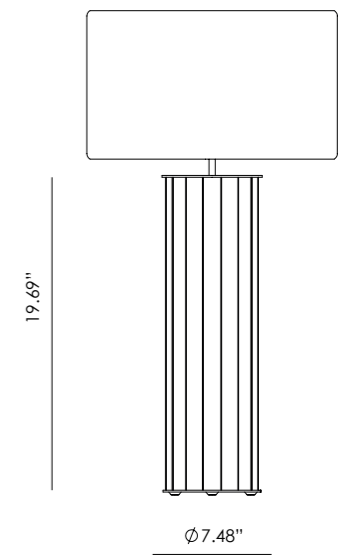

*Shade not included

ICONS