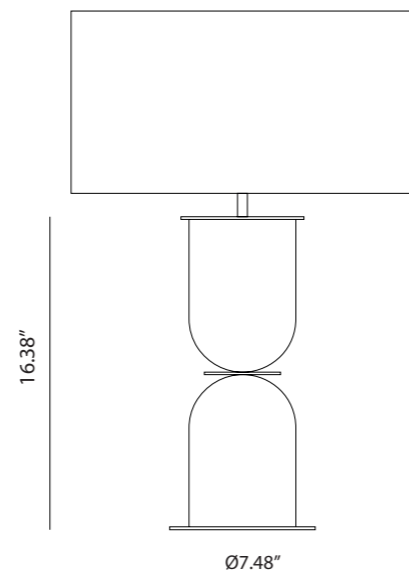

*Shade not included

ICONS