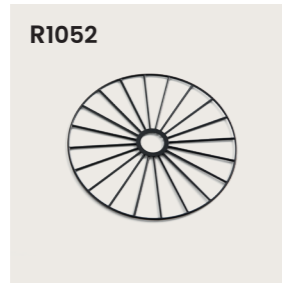

MATERIAL
METAL

SIZES
Ø5.91"
Ø9.84"
Ø13.78"

R1052

FINISH
GOLD
CHROME
BLACK
WHITE

MATERIAL
METAL

SIZES
Ø11.81"
Ø23.62"
Ø35.43"

1088

FINISH
WHITE
BLACK
COLOR,
CONSULT US