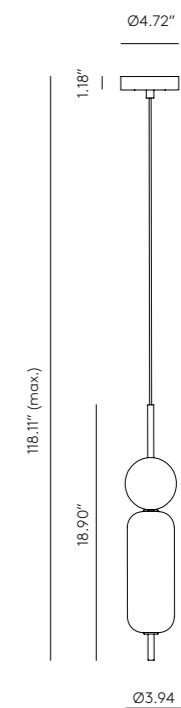

ICONS

EN

MATERIALS	Steel / Marble / Blown Glass		
FINISHES	Metal Matt Black Aged Gold	Marble White Brown Green Black	Glass Opal
SPECIFICATIONS	Bulb G9 Led 5W 450lm 2700K (Included) 110-120 V, 50/60 Hz		
ENERGY LABEL	E