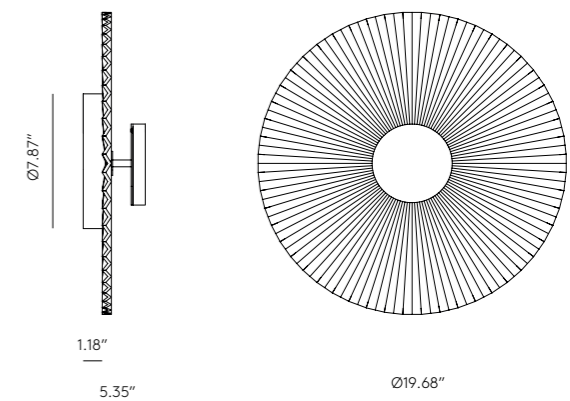

ICONS

EN

MATERIALS	Steel Resin
FINISHES	Metal Matt Brass Matt Black Resin White See color palette p. 108
SPECIFICATIONS	Led integrated 5W 500lm 2700K TRIAC Dimmable 110-120 V/24V, 50/60Hz
ENERGY LABEL	F